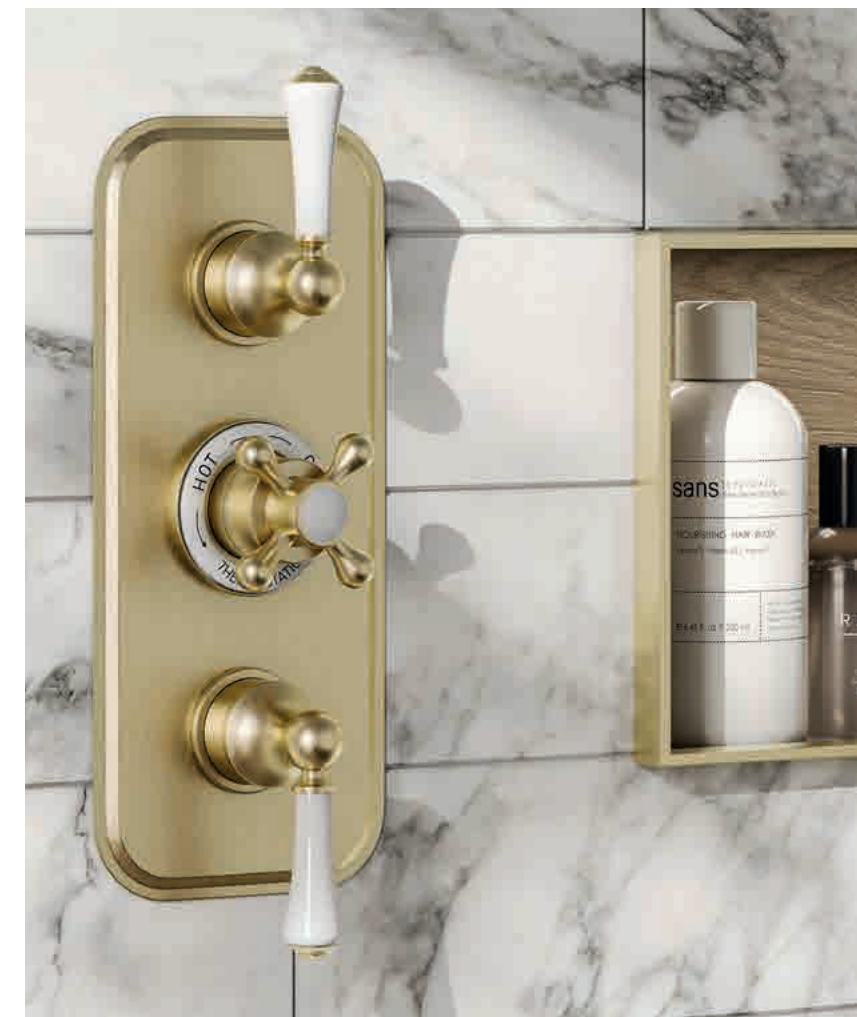

– Includes handset & hose

Brushed Gold
176181 **£479**

DUAL THERMOSTATIC SHOWER PACK

Thermostatic Valve, 1 Bar Min.

– Solid Brass Valve & Body
– Brass Shower Head & Handset

Brushed Gold
176173 **£898**

CONCEALED VALVE PACKAGE

Thermostatic valve, 0.5 bar min.

– Brass Handset & Valve

Brushed Gold
177244 **£1176**

WARWICK – BRUSHED NICKEL

**10 YEAR
GUARANTEE**

TUMBLER & HOLDER
Ceramic holder

Brushed Nickel
176210 **£80**

SOAP DISH
Ceramic dish