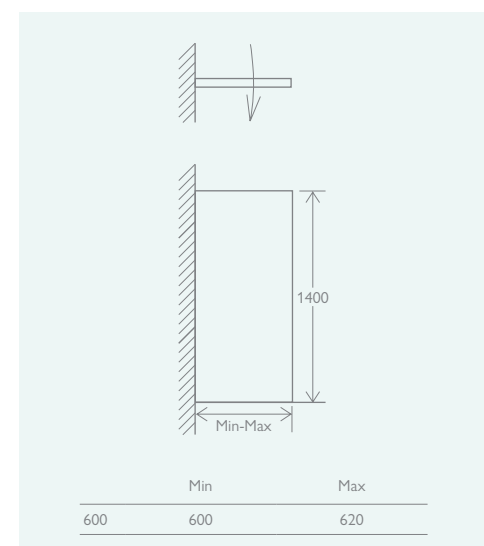

- Aluminium profile
- Zinc alloy & brass hinges
- Universally handed

SINGLE

	Chrome	
600	12536	£274

DOUBLE

	Chrome	
800	12537	£475

TRIPLE

	Chrome	
1200	12538	£649

MOXBY