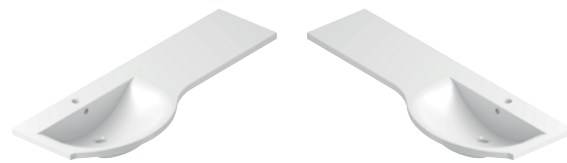

CURVE BASIN With Worktop

– Includes McAlpine bottle trap

For Standard Base Units	Left Hand	Right Hand	
1244	208851	208853	£543
1544	208852	208854	£568

For Slim Base Units – Corner tap hole

1244	208855	208857	£536
1544	208856	208858	£561