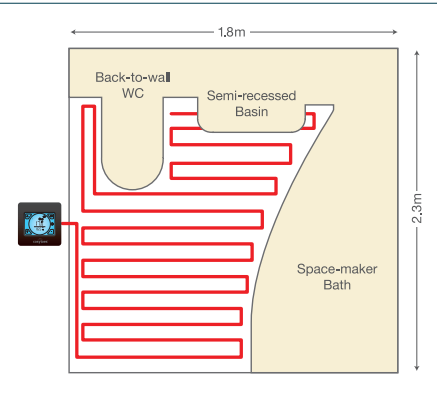

UNDERFLOOR HEATING

Add warmth & luxury to your bathroom with our underfloor heating systems. Our loose cable system is best for smaller areas or irregular shaped rooms whilst the mat system is easier & quicker to install for larger & regular shaped rooms.

LOOSE CABLE – 150w/m² at 80mm spacings

Length	Area Covered	Heat Output	Code	
25m	1.1 – 2.0m²	300w	17086	£185
37.5m	1.7 – 3.0m²	450w	17087	£217
50m	2.3 – 4.0m²	600w	17088	£285
75m	3.5 – 6.0m²	750w	17089	£358

MAT SYSTEM – 150w/m²

Area	Heat Output	Code	
1m²	150w	15585	£140
1.5m²	225w	22813	£199
2m²	300w	13255	£237
2.5m²	375w	13256	£270
3m²	450w	20723	£307
3.5m²	525w	24564	£341
4m²	600w	17726	£393
4.5m²	675w	24565	£411
5m²	750w	22923	£425
6m²	900w	20546	£543
7m²	1050w	22924	£619
8m²	1200w	21888	£698
9m²	1350w	24567	£765
10m²	1500w	20545	£815

CALCULATE THE LENGTH OF LOOSE CABLE YOU NEED

EXAMPLE:

Bathroom size – 2.3m x 1.8m = 4.14m²

Minus the space taken by the bathroom furniture leaves 1.73m²

Order the 25m Cable kit.

Add your choice of thermostat from the options below.