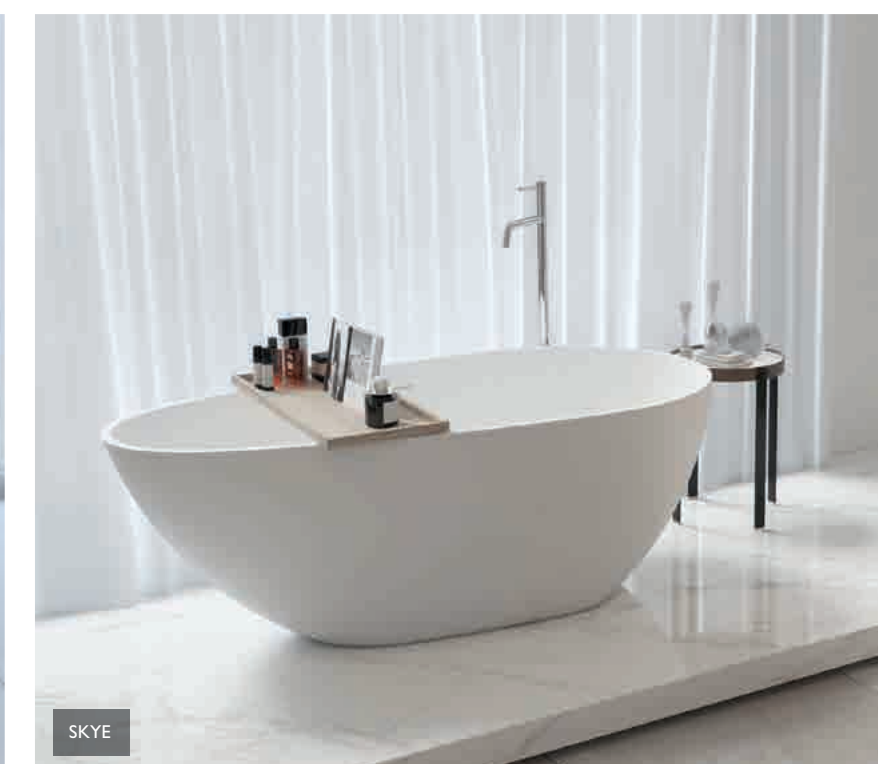

FREESTANDING STONE BATHS

Crafted for durability, these solid stone baths feature seamless matching stone waste covers and an internal overflow for a sleek, cohesive finish. Perfectly blending style and function, they add a minimalist contemporary feel through their modern designs.

10 YEAR
GUARANTEE

KENDREW

- Solid stone
- Includes matching stone waste cover, internal overflow and McAlpine bath trap & adaptor

1600 x 950   277ltr   208201   **£2031**

LIVIA

- Solid stone
- Includes matching stone waste cover, internal overflow and McAlpine bath trap & adaptor

1780 x 780   235ltr   208203   **£2135**

SOLARA

- Solid stone
- Includes matching stone waste cover, internal overflow and McAlpine bath trap & adaptor

1600 x 750   270ltr   208202   **£1876**

NORDAN RIBBED

- Solid stone
- Includes matching stone waste cover, internal overflow and McAlpine bath trap & adaptor

1700 x 750   252ltr   208204   **£2321**

SKYE

- Solid stone
- Includes matching stone waste cover, internal overflow and McAlpine bath trap & adaptor

1500 x 780   234ltr   208205   **£1824**

1700 x 850   279ltr   208206   **£1876**

Baths include McAlpine bath trap & adaptor **M'ALPINE**

SKYE