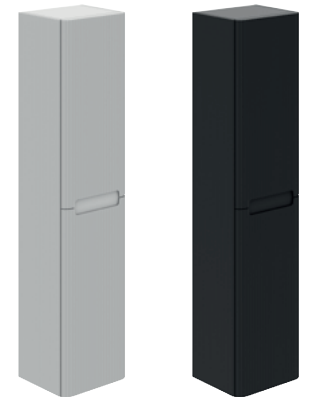

TALL CABINET

- Soft close doors
- Universally handed

WALL HUNG	White	Black	
H 1500 x W 350 x D 300	167912	167917	£779

WORKTOP

Solid surface worktop with matt soft touch finish

- Pre-drilled waste hole
- Includes McAlpine bottle trap