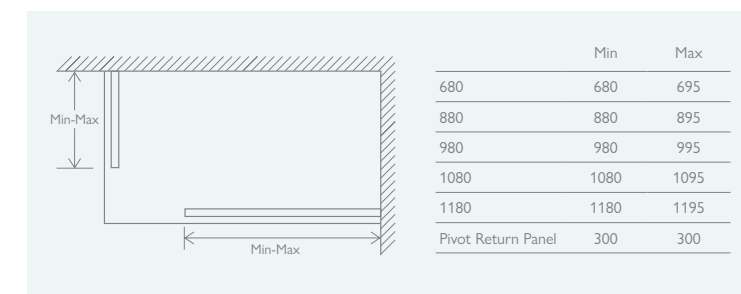

Matt Black	Gunmetal	Brushed Gold	Brushed Bronze	Brushed Nickel	
680	139933	139957	139945	175822	175823	£666
880	139934	139958	139946	175824	175825	£720
980	139935	139959	139947	175826	175827	£752
1080	139936	139960	139948	175828	175829	£790
1180	139937	139961	139949	175830	175831	£828
Pivot Return Panel*	167080	167082	167081	175834	175835	£266

*Optional

	Matt Black	Gunmetal	Brushed Gold	Brushed Bronze	Brushed Nickel	
680	139927	139951	139939	175812	175813	£569
880	139928	139952	139940	175814	175815	£623
980	139929	139953	139941	175816	175817	£655
1080	139930	139954	139942	175818	175819	£692
1180	139931	139955	139943	175820	175821	£731
Pivot Return Panel*	167077	167079	167078	175832	175833	£256

*Optional