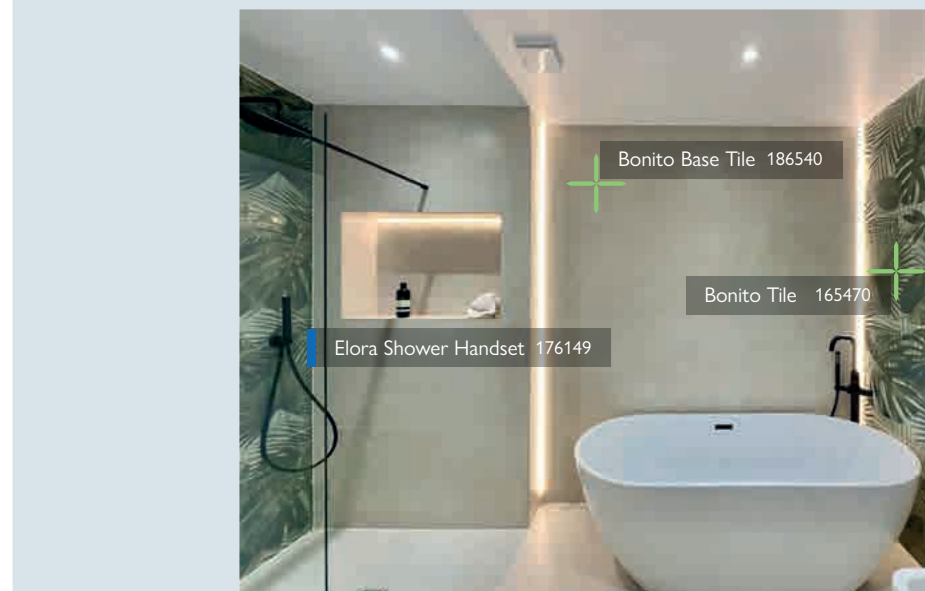

Bonito Base Tile 186540

Bonito Tile 165470

Elora Shower Handset 176149