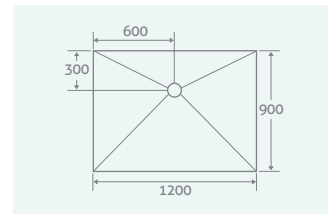

Offset Drain
1200 x 900 x 20 12855 **£374**