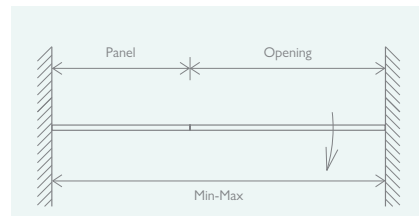

HINGED DOOR				
	Min	Max	Panel	Opening
800	765	800	212	500
900	865	900	212	600
1200	1165	1200	512	600

SIDE PANEL		
	Min	Max
800	765	795
900	865	895