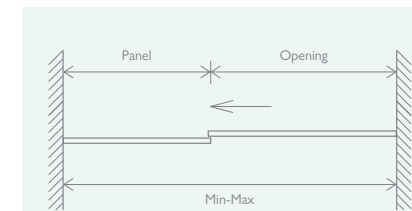

SLIDING DOOR

	Chrome	
1200	12583	£1014

SIDE PANEL

800	12584	£381
900	12585	£396

SLIDING DOOR

	Min	Max	Panel	Opening
1200	1170	1200	546	455

SIDE PANEL

	Min	Max
800	770	800
900	870	900