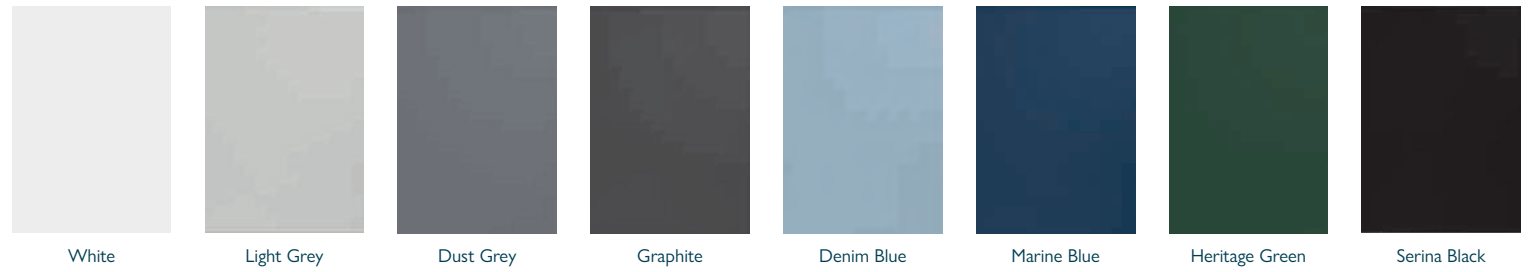

Moray Tap 123904

DOOR OPTIONS

Plain door fronts
– Available in matt or gloss

White Light Grey Dust Grey Graphite Denim Blue Marine Blue Heritage Green Serina Black

YOU CAN HANDLE IT
See our range of handles on page 298