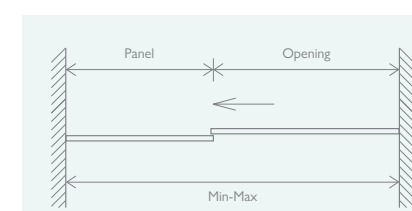

SIDE PANEL

700	17572	£328
760	12580	£328
800	12581	£350
900	12582	£369

SLIDING DOOR

	Min	Max	Panel	Opening
1000	965	1000	380	379
1100	1065	1100	430	429
1200	1165	1200	480	479
1400	1365	1400	580	579
1500	1465	1500	630	629
1700	1665	1700	730	729

SIDE PANEL

	Min	Max
700	665	700
760	725	760
800	765	800
900	865	900