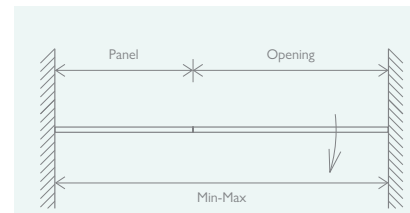

PIVOT DOOR

	Min	Max	Panel	Opening
760	725	760	-	510
800	765	800	-	550
900	865	900	-	650
1000	965	1000	252	550
1200	1165	1200	452	550

SIDE PANEL

	Min	Max
700	665	700
760	725	760
800	765	800
900	865	900