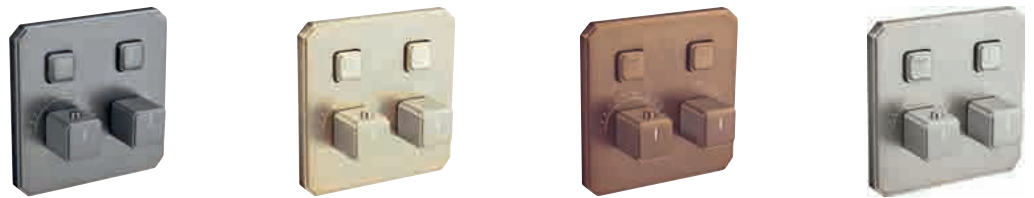

FLINT

Thermostatic valve, 1.5 bar min.
Minimum Wall Cavity 62mm
– Works with low pressure

Gunmetal	Champagne Gold	Brushed Bronze	Brushed Nickel	
186088	186089	186090	186087	£594

DUAL OUTLET