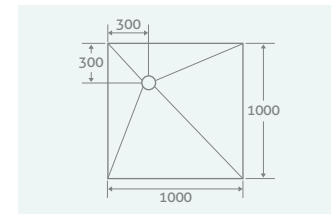

WETROOM INSTALLATION WITH A TRAY

STANDARD TRAYS

Can be ordered as Tray + Installation Kit or Tray + Drain + Sealing Kit

PLEASE NOTE, SUITABLE FOR TILES ONLY

Offset Drain
1000 x 1000 x 20 12853 **£347**