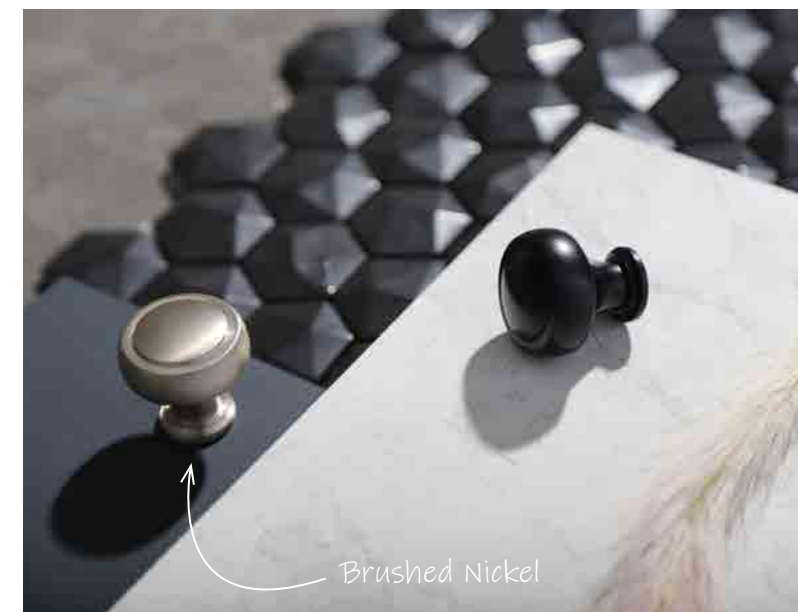

URBAN

HANDLE £25

H 16 x W 257 x D 35
Screw centres 192

Brushed Nickel	128540
Brushed Gold	128539

Brushed Nickel