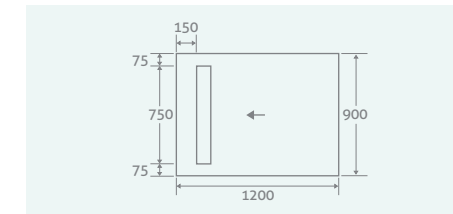

Single Fall
1200 x 900 x 40/25 37851 **£1019**