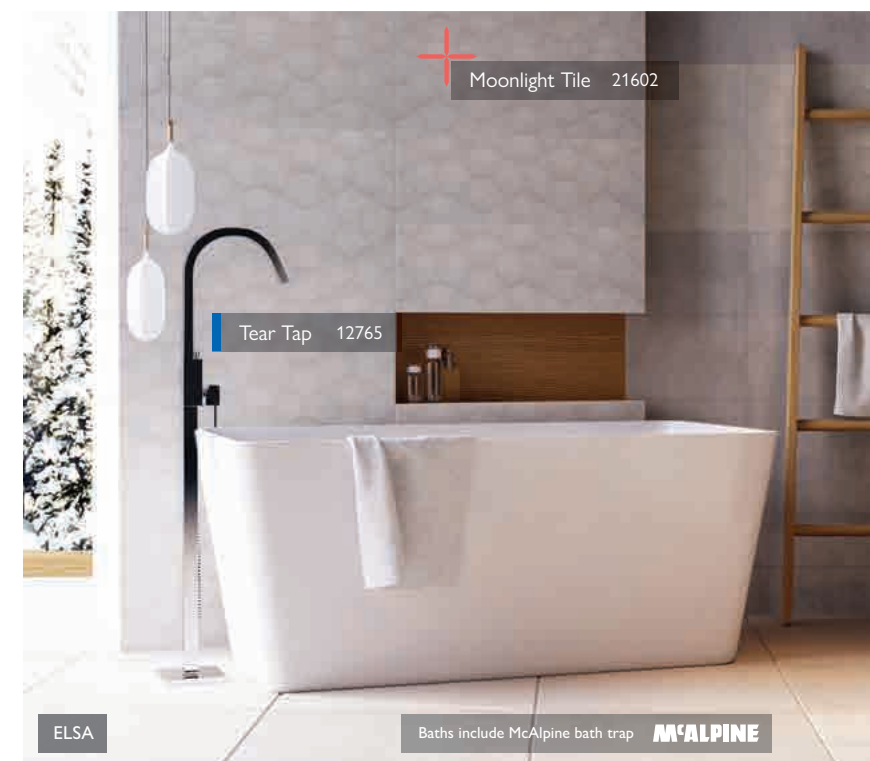

ISLEWORTH

- Double skin acrylic
- Includes white waste & overflow and McAlpine bath trap & adaptor
- Bath painting service available, see page 159

1500 x 740	208244	£1721
1730 x 780	208245	£1782

ELLWOOD

- Back to wall design
- Double skin acrylic
- Includes white waste & overflow and McAlpine bath trap & adaptor
- Bath painting service available, see page 159

1500 x 750	208246	£1798
1700 x 800	208247	£1894
1800 x 800	208248	£2014

ELSA

- Double skin acrylic
- Includes white waste & overflow and McAlpine bath trap & adaptor
- Bath painting service available, see page 159

1500 x 705	208249	£1720
1755 x 750	208250	£1806

LAMBI

- Double skin acrylic
- Includes white waste & overflow and McAlpine bath trap & adaptor
- Bath painting service available, see page 159

1700 x 800	208251	£1884

BALENA

- Matt soft touch finish
- Double skin acrylic
- Includes white waste & overflow and McAlpine bath trap & adaptor
- Bath painting service available, see page 159

1600 x 750	208252	£2395

BEAUX

- Matt soft touch finish
- Double skin acrylic
- Includes white waste & overflow and McAlpine bath trap & adaptor
- Bath painting service available, see page 159

1590 x 755	208253	£2395

PROSPERA

- Matt soft touch finish
- Double skin acrylic
- Includes white waste & overflow and McAlpine bath trap & adaptor
- Bath painting service available, see page 159

1740 x 800	208254	£2498