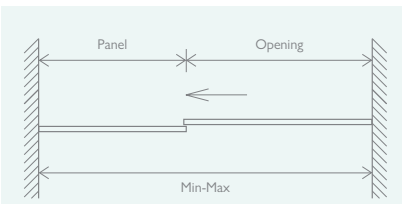

SLIDING DOOR

	Min	Max	Panel	Opening
1000	965	1000	396	375
1100	1065	1100	446	425
1200	1165	1200	496	475
1300	1265	1300	546	525
1400	1365	1400	596	575
1500	1465	1500	655	625
1600	1565	1600	705	675
1700	1665	1700	-	-

SIDE PANEL

	Min	Max
700	665	700
760	725	760
800	765	800
900	865	900

RIVAR

SLIDING DOOR

	Chrome	
1000	12592	£395
1200	12595	£413

SIDE PANEL

760	12600	£247
800	12604	£258
900	12608	£278

SLIDING DOOR

	Min	Max	Panel	Opening
1000	965	995	400	375
1200	1165	1195	500	475

SIDE PANEL

	Min	Max
760	730	760
800	770	800
900	870	900