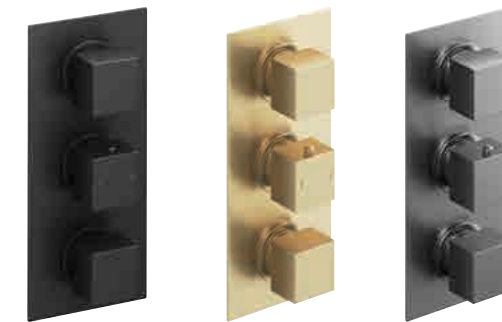

Black	Brushed Gold	Gunmetal
TRIPLE OUTLET	139047	139048	139049