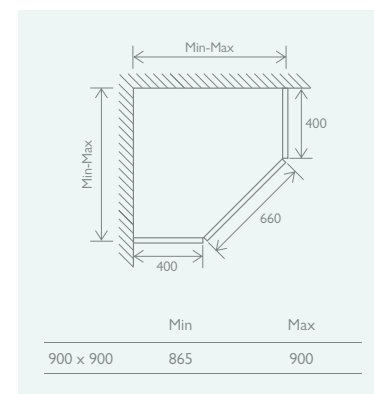

PIVOT DOOR

Chrome		
900 x 900	17976	£958

PENTA SHOWER TRAY

900 x 900	18680	£300
-----------	-------	-------------

SHOWER TRAY LEG SET

Raises shower tray to 130mm high

110mm	12793	£139
-------	-------	-------------