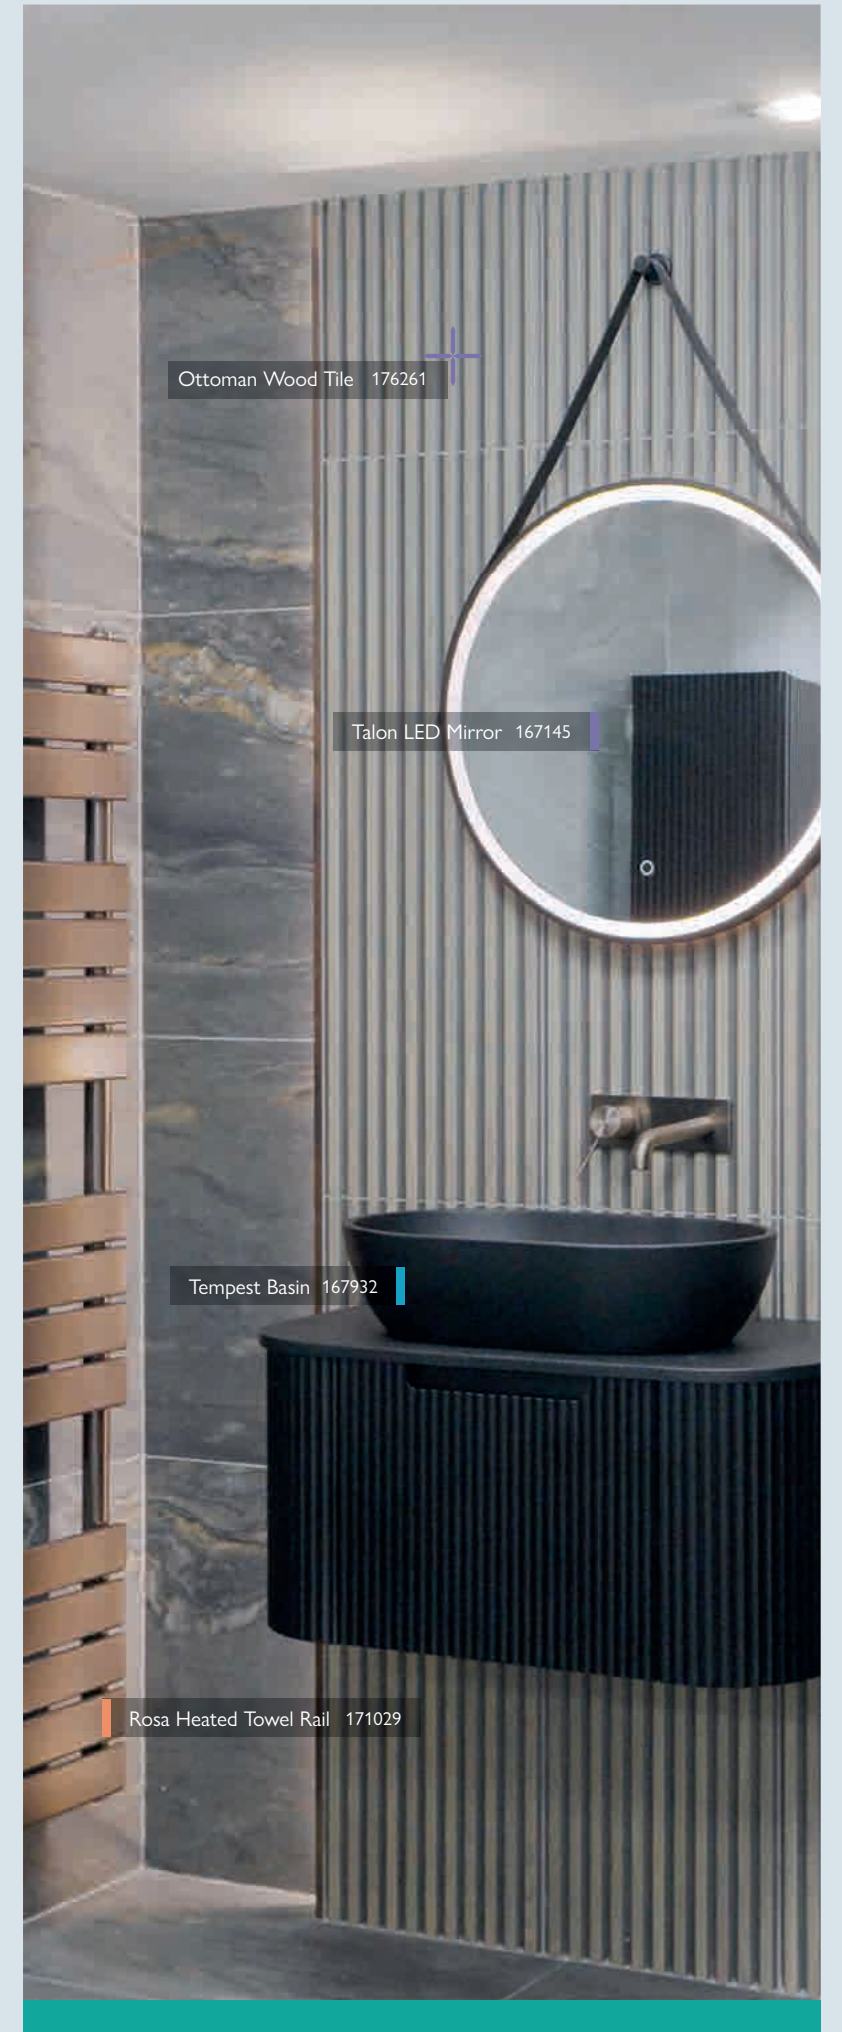

Bonito Tile 165470

Ottoman Wood Tile 176261

Talon LED Mirror 167145

Tempest Basin 167932

Rosa Heated Towel Rail 171029