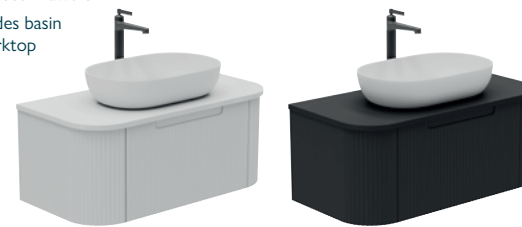

ADD MOOD LIGHTING
See our full range on page 387

WALL HUNG		White	Black	
750	H 350 x W 740 x D 450	167909	167914	£703
900	H 350 x W 890 x D 450	167910	167915	£810
1200	H 350 x W 1190 x D 450	167911	167916	£919

ADD STRIP LIGHTS Including PIR Sensor	
166177	£94
166177	£94
166178	£144