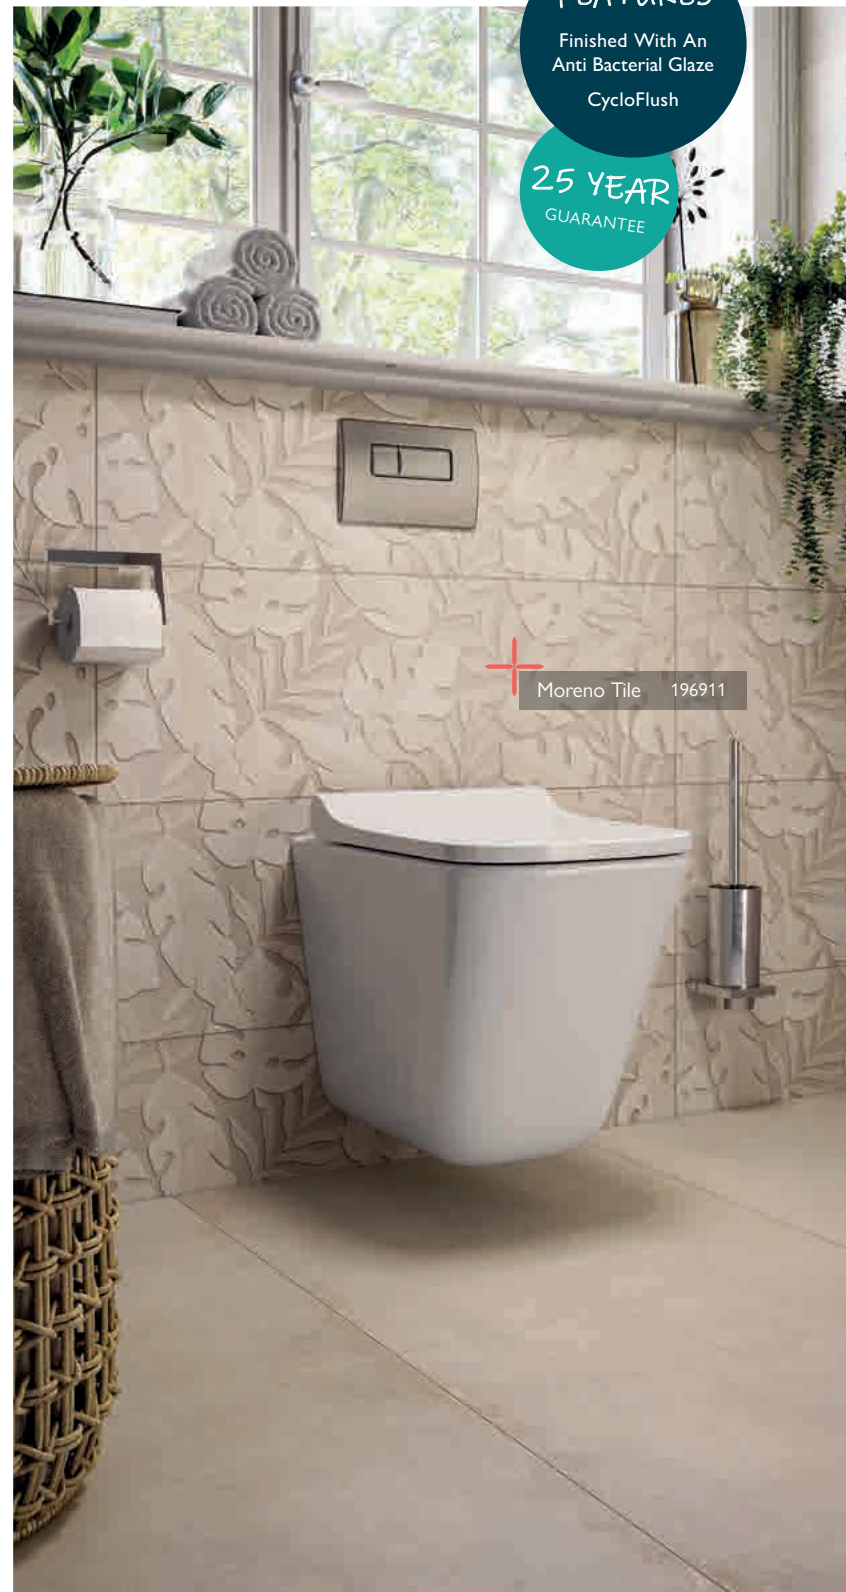

FEATURES

Finished With An Anti Bacterial Glaze CycloFlush

25 YEAR GUARANTEE

Moreno Tile 196911

GRACE CycloFlush

WALL HUNG TOILET With CycloFlush

H 385 x W 340 x D 490

- Includes soft closing seat with quick release hinges for easy cleaning
- Requires a mounting frame with cistern page 157

196869 **£403**

XENA CycloFlush

New AW25

TOILET With CycloFlush

H 805 x W 340 x D 620

- Includes soft closing seat with quick release hinges & McAlpine flexi pan connector
- Eco flush 4.5/3l
- INLET: Left OUTLET: Horizontal, Side & Vertical

208883 **£490**

COLOUR MATCH PUSH BUTTON

Matt Black	196878	£30
Gunmetal	196881	£39
Brushed Gold	196879	£39
Brushed Bronze	196880	£39
Brushed Nickel	196882	£39

SEATTLE RIMLESS

TOILET

H 800 x W 400 x D 675

- Includes McAlpine flexi pan connector
- Excludes seat
- Dual flush 6/3l
- INLET: Left OUTLET: Horizontal, Side & Vertical

208472 **£657**

Toilets include McAlpine flexi pan connector **M'ALPINE**

BACK TO WALL TOILET With CycloFlush

H 405 x W 375 x D 530

- Includes McAlpine flexi pan connector
- Excludes seat
- Requires a cistern page 156

208473 **£442**

Toilets include McAlpine flexi pan connector **M'ALPINE**