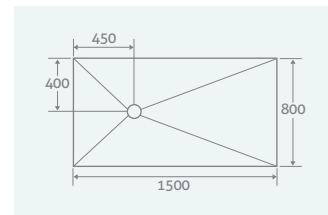

Offset Drain
1500 x 800 x 25 12857 **£436**