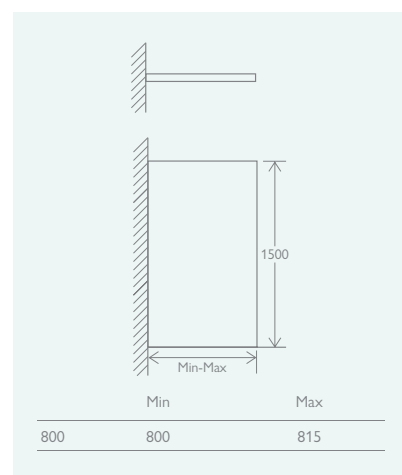

SUPPORT BARS Made from aluminium resistant to rust

	Matt Black	Gunmetal	Brushed Gold	Brushed Bronze	Brushed Nickel	
1200mm Straight	139995	139997	139996	175836	175837	£65
480mm Angled	139998	140000	139999	175838	175839	£75