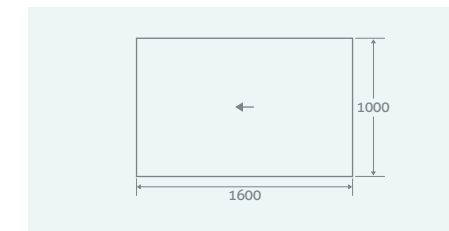

PLEASE NOTE, SUITABLE FOR TILES ONLY

Single Fall

1000 x 1000 x 20 - 7 128493 **£315**

Single Fall

1600 x 1000 x 20 - 7 128494 **£451**

Single Fall

1200 x 900 x 20 - 8 37830 **£315**

SINGLE FALL SLOPING BOARD LINEAR DRAIN