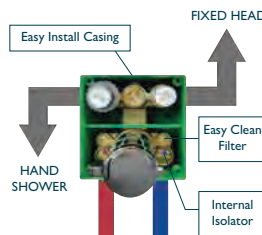

CONCEALED VALVE PACKAGES

Thermostatic Valve, 1 Bar Min.

- Easy Install Casing
- Easy Clean Filters
- Pre-installed Internal Isolators
- Preset Temperature
- Solid Virgin Brass Construction
- ABS handset and fixed head