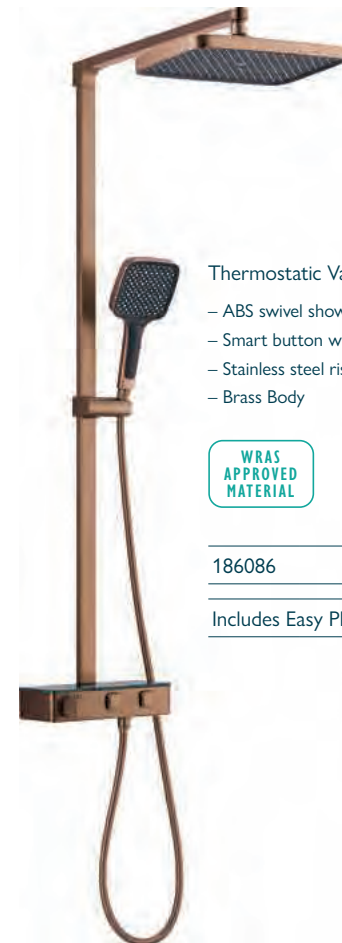

186075 £321

FLOOR STANDING BATH SHOWER MIXER

1.0 bar min.

186079 £1189

10 YEAR
GUARANTEE

THERMOSTATIC SHOWER PACK

Thermostatic Valve, 1.5 Bar Min.
– ABS swivel shower head & handset
– Smart button with flow control
– Stainless steel riser rail & hose
– Brass Body