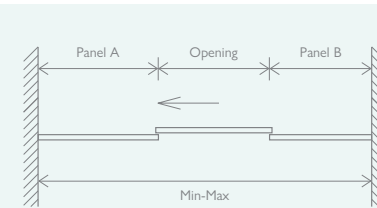

SIDE PANEL

700	138866	£428
760	138867	£448
800	69249	£462
900	69250	£492

SLIDING DOOR

	Min	Max	Panel A	Opening	Panel B
1300	1265	1300	555	490	94
1400	1365	1400	555	490	194
1500	1465	1500	555	490	294
1600	1565	1600	555	490	394
1700	1665	1700	555	490	494

SIDE PANEL

	Min	Max
700	665	685
760	725	745
800	765	785
900	865	885