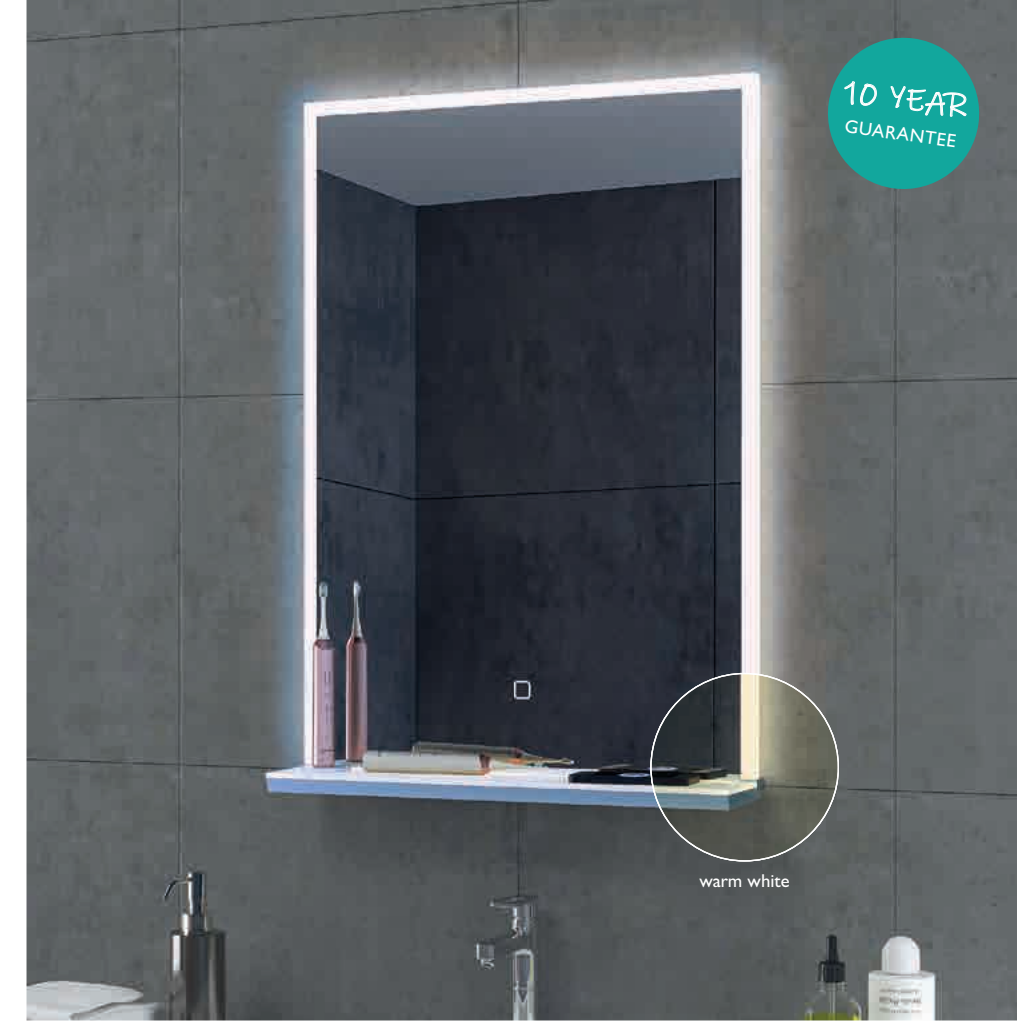

TRENT LED MIRROR With Dual Light Mode

- Touch switch
- Cool white 6500k, warm white 2700k
- Demister pad
- Wireless Phone Charger
- Toothbrush Charger

W 500 x H 700 x D 114	167139	£629
W 600 x H 700 x D 114	167140	£672
W 800 x H 700 x D 114	167141	£682
W 1000 x H 700 x D 114	167142	£714
W 1200 x H 700 x D 114	167143	£735
W 1400 x H 700 x D 114	167144	£788