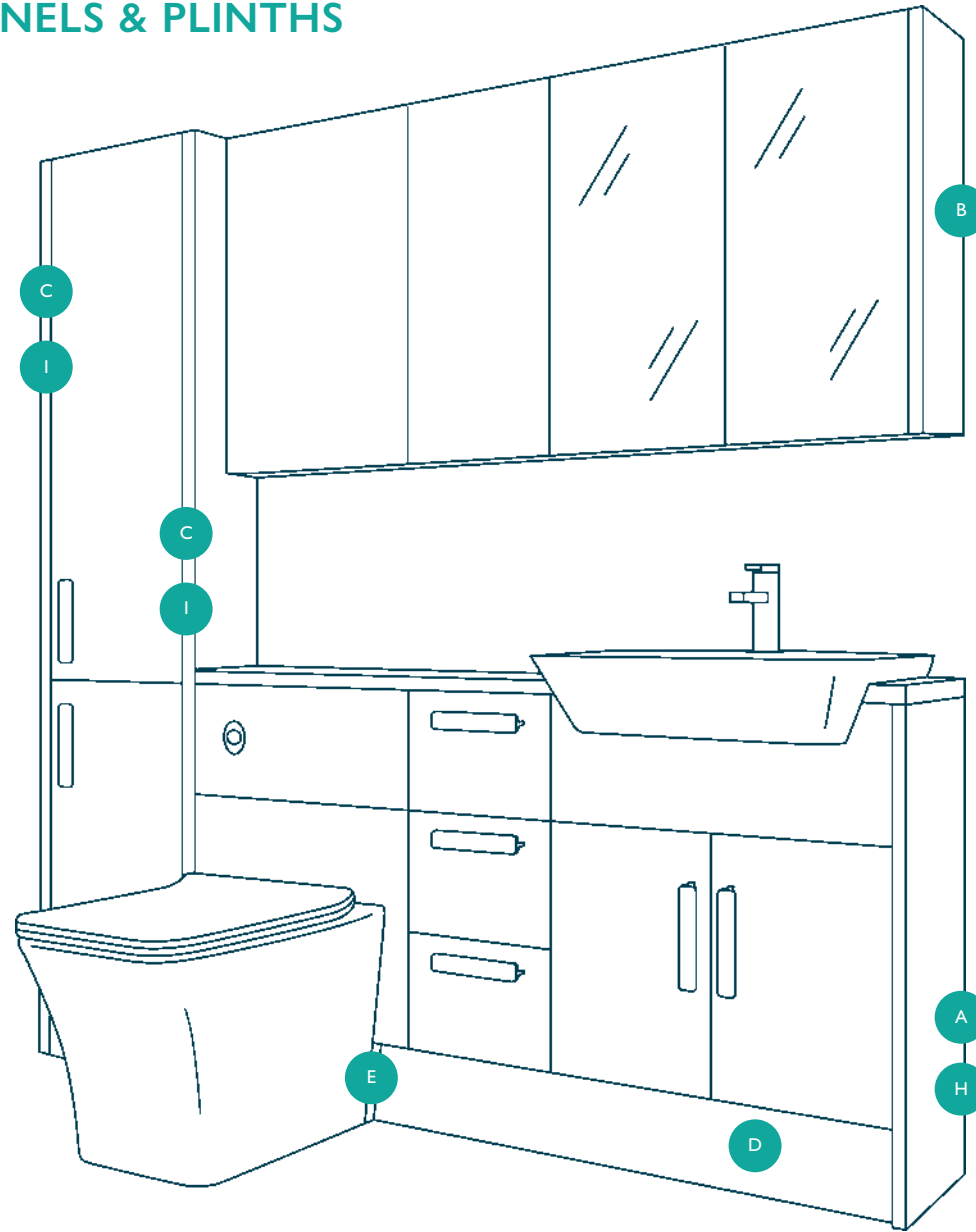

ADD YOUR FINISHING PANELS & PLINTHS

PANELS & PLINTHS KEY

- **A** FILLER/PLANT ON END PANELS
  For Standard Base Units **£135**
- **B** FILLER/PLANT ON END PANELS
  For Wall Units **£135**
- **C** FILLER/PLANT ON END PANELS
  For Standard Tall Units **£257**
- **D** PLINTH
  H 150 x W 2400 x D 18 **£135**
- **E** WC FILLER PANEL
  For between the WC & Plinth **£41**
- **F** BATH END PANELS
  800mm **£155**
- **G** BATH FRONT PANELS
  1800mm **£338**
- **H** FILLER/PLANT ON END PANELS
  For Slim Base Units **£135**
- **I** FILLER/PLANT ON END PANELS
  For Slim Tall Units **£253**

	A	B	C	D	E	F	G	H	I
Mussel Cream	SURREY Gloss 114710	114712	114711	114707	114704	114709	114708	175483	175484
	WILTSHIRE Matt 114691	114693	114692	114688	114685	114690	114689	175485	175486
Breeze	SURREY Gloss 114672	114674	114673	114669	114666	114671	114670	175487	175488
	WILTSHIRE Matt 114653	114655	114654	114650	114647	114652	114651	175489	175490
Charcoal Grey	SURREY Gloss 114748	114750	114749	114745	114742	114747	114746	175491	175492
	WILTSHIRE Matt 114729	114731	114730	114726	114723	114728	114727	175493	175494
White	ABBEY Matt 151671	151667	151665	151668	151672	151878	151879	175521	175550
	SURREY Gloss 113000	113002	113001	112997	112985	112999	112998	175495	175496
	SURREY Matt 151880	151876	151874	151877	151881	151878	151879	175532	175561
	GINGHAM Matt 151503	151499	151497	151500	151504	151501	151502	175513	175542
	HARTSDEN Matt 189702	189698	189696	189699	189703	189700	189701	189704	189705
	CHARTWELL Matt 189562	189558	189556	189559	189563	189560	189561	189564	189565
Light Grey	ABBEY Matt 151633	151629	151627	151630	151634	151764	151765	175519	175548
	SURREY Gloss 151785	151781	151779	151782	151786	151783	151784	175527	175556
	SURREY Matt 151766	151762	151760	151763	151767	151764	151765	175526	175555
	GINGHAM Matt 151427	151423	151421	151424	151428	151425	151426	175509	175538