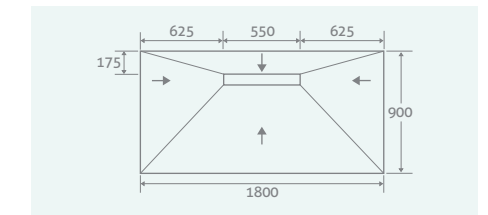

Four Falls
1800 x 900 x 30 37850 **£1042**