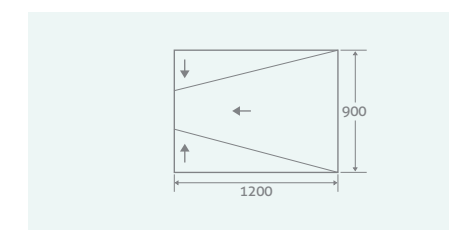

Three Falls

1200 x 900 x 30 - 8   129003   **£288**