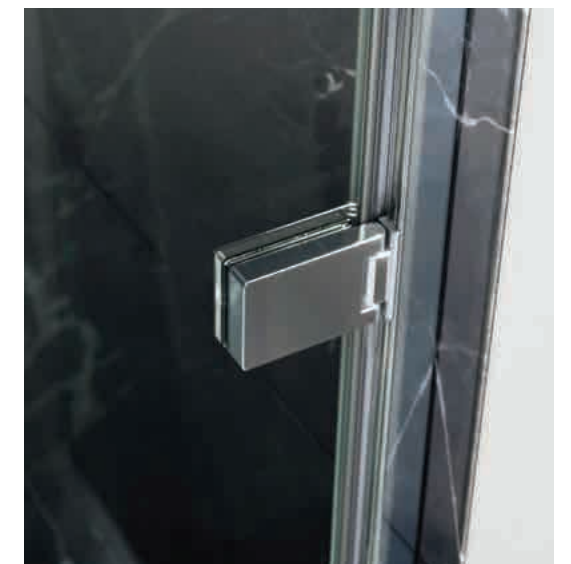

10 YEAR
GUARANTEE

Glacier Noir Tile 165287

LANKA

BATH SCREEN

– Universally handed

	Chrome	
Without Towel Rail	92507	£457
With Towel Rail	92508	£508

GLYN

FRAMELESS BATH SCREEN