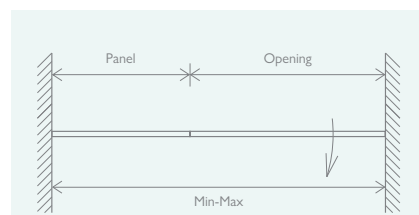

HINGED DOOR				
	Min	Max	Panel	Opening
800	765	785	234	489
900	865	885	234	589
1200	1165	1185	534	589

SIDE PANEL		
	Min	Max
800	765	785
900	865	885

LANKA

HINGED DOOR

	Chrome	Black	Gunmetal	Brushed Gold	Brushed Bronze	Brushed Nickel		
800	69251	£768	175987	176015	176001	176008	175994	£917
900	69252	£800	175988	176016	176002	176009	175995	£954

HINGED DOOR WITH FIXED PANEL

1000	69926	£954	-	-	-	-		
1200	69927	£986	176415	176419	176417	176418	176416	£1177
1400	69929	£994	-	-	-	-		
1500	69928	£1018	-	-	-	-		

SUPPORT BRACKETS

PAIR	69841	£124	175991	176019	176005	176012	175998	£149

SIDE PANEL

760	69259	£440	-	-	-	-		
800	69257	£476	175989	176017	176003	176010	175996	£569
900	69258	£509	175990	176018	176004	176011	175997	£608

2000 10mm

REQUIRES SUPPORT BRACKETS WHEN PURCHASED WITH A SIDE PANEL

SUPPLIED WITH SUPPORT BRACKETS

REQUIRED FOR 800 & 900 DOORS WHEN PURCHASED WITH A SIDE PANEL