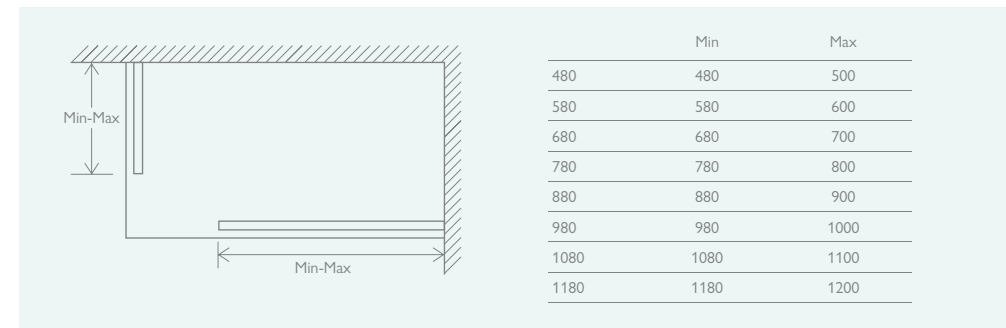

FROSTED GLASS

Without Support Bar

	Chrome	Black
480	-	138869 £432
580	-	138871 £472
680	82097 £526	82098 £569

Including 800mm Support Bar

	Chrome	Black
780	-	138873 £558
880	82100 £570	82101 £586
980	82103 £633	82104 £645
1080	-	138875 £666
1180	82106 £681	82107 £696