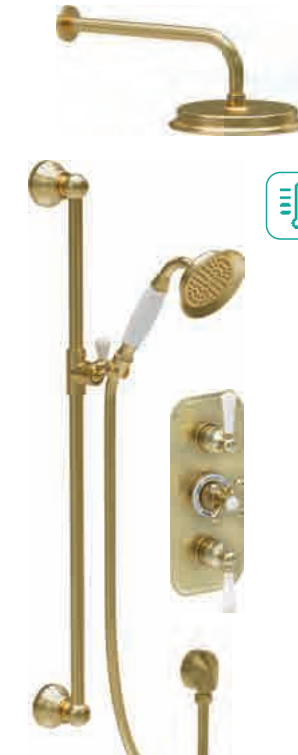

– Includes handset & hose

Brushed Gold
176181 **£479**

DUAL THERMOSTATIC SHOWER PACK

Thermostatic Valve, 1 Bar Min.

– Solid Brass Valve & Body
– Brass Shower Head & Handset

Brushed Gold
176173 **£898**

CONCEALED VALVE PACKAGE

Thermostatic valve, 0.5 bar min.

– Brass Handset & Valve

Brushed Gold
177244 **£1176**

WARWICK – BRUSHED NICKEL

**10 YEAR
GUARANTEE**

TUMBLER & HOLDER
Ceramic holder

Brushed Nickel
176210 **£80**

SOAP DISH
Ceramic dish