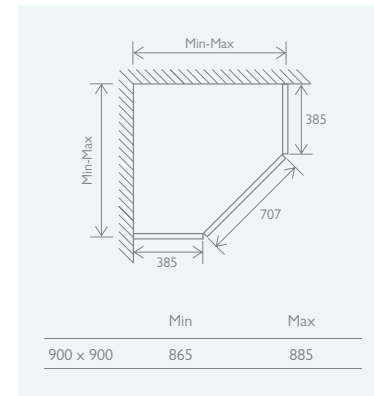

FAST FLOW SHOWER WASTE

90mm fitting for rapid drainage. With an easily accessible bottle trap for easy cleaning.

- Includes ABS plastic chrome cover

Chrome	147000	£36