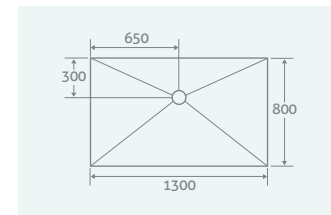

Offset Drain
1300 x 800 x 20 12856 **£374**