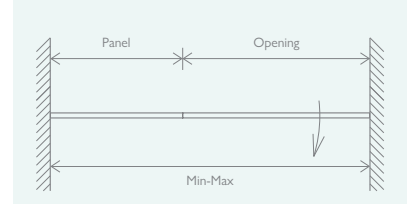

SIDE PANEL		
	Min	Max
800	765	795
900	865	895

Zia Mirror 69369

FEATURES
Easy Clean,
10mm Toughened Glass
Solid Brass Handle & Hinges,
Aluminium Profile
Universally Handed

10 YEAR GUARANTEE

HINGED DOOR				
	Min	Max	Panel	Opening
800	765	790	-	665
900	865	890	-	765
1000	965	990	430	477
1200	1165	1190	530	577
1400	1365	1390	730	577
1500	1465	1490	830	577