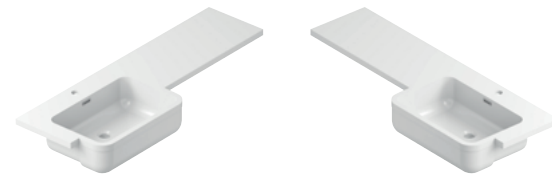

RECTO BASIN With Worktop

– Includes McAlpine bottle trap

	Left Hand	Right Hand	
1244	208859	208861	£568
1544	208860	208862	£596

– Corner tap hole

1244	208863	208865	£561
1544	208864	208866	£588

SEMI RECESSED BASINS

– Includes McAlpine bottle trap

Claydon 208867 £267

Hamlin 208868 £267

Danis 208869 £267

Jersey 208870 £267

SHORT PROJECTION SEMI RECESSED BASINS

Miles 208871 £267

Esta 208872 £267

Basins include McAlpine bottle trap **M'ALPINE**