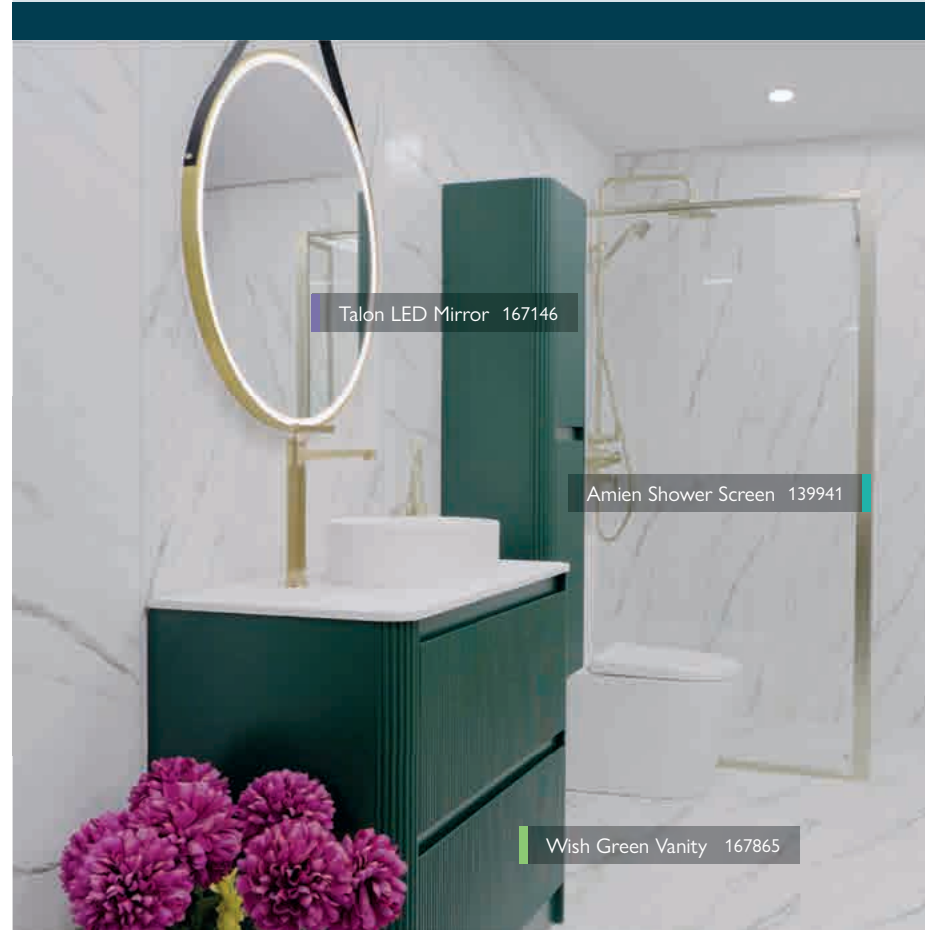

Talon LED Mirror 167146

Amien Shower Screen 139941

Wish Green Vanity 167865