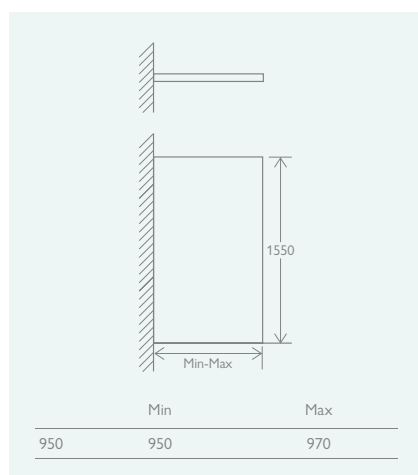

STATTON

BATH SCREEN

Includes 1200mm support bar which can be cut down for use with narrower baths
– Easy Clean Glass
– 8mm Toughened Glass
– Chrome or Black Finish
– Aluminium Profile
– Universally handed

Chrome	82111	£457
Black	82112	£471