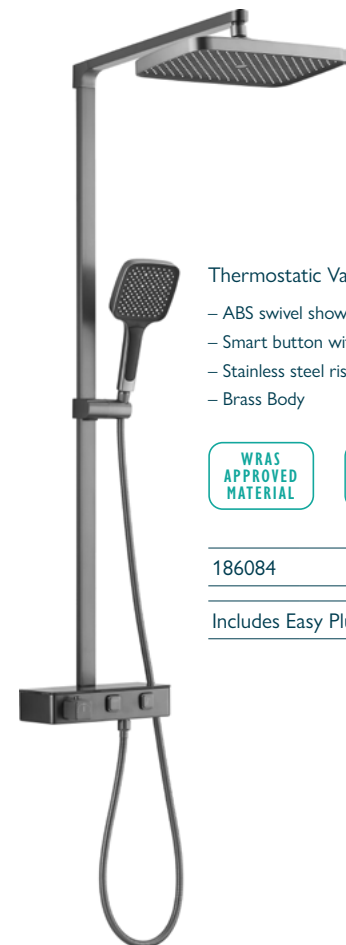

Thermostatic Valve, 1.5 Bar Min.
– ABS swivel shower head & handset
– Smart button with flow control
– Stainless steel riser rail & hose
– Brass Body

186084 £1103

Includes Easy Plumb Kit

CONCEALED VALVE PACKAGES