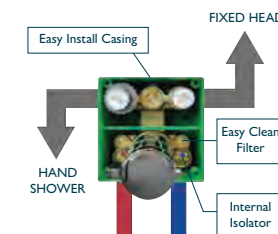

CONCEALED VALVE PACKAGES

Thermostatic Valve, 1 Bar Min.

- Easy Install Casing
- Easy Clean Filters
- Pre-installed Internal Isolators
- Preset Temperature
- Solid Virgin Brass Construction
- ABS handset and fixed head