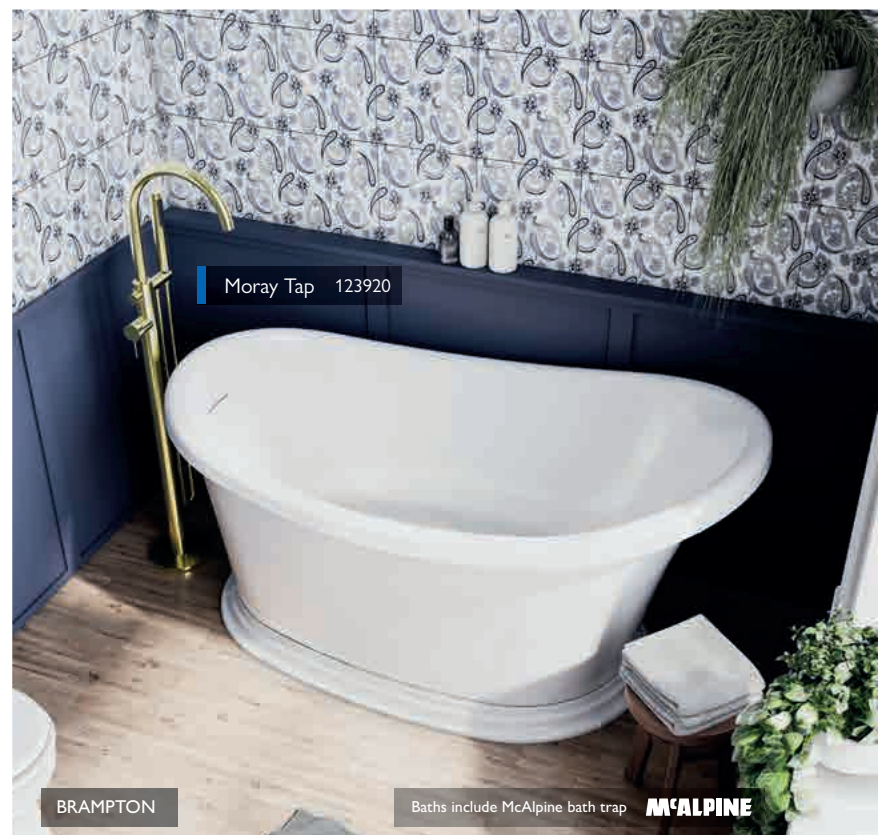

FLOOR STANDING
BATH SHOWER
MIXERS
Pages 71-114

BALI

GLENDALE

Moray Tap 123920

BRAMPTON

Baths include McAlpine bath trap

DARCEY

- Double skin acrylic
- Includes white waste & overflow and McAlpine bath trap & adaptor
- Bath painting service available, see page 159