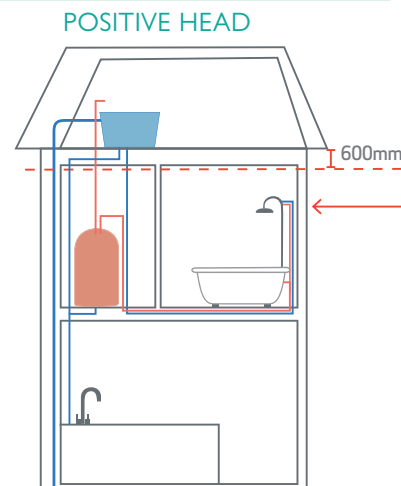

For help deciding which pump is best for you please scan the QR code to take you to the Salamander Pumps website.

SINGLE OR TWIN? Do you want to boost either hot OR cold water or both?

SINGLE Hot OR cold water

A single pump only has one impeller which can be connected to either the hot or cold water supply.

TWIN Hot AND cold water

Twin pumps have two impellers, one at each end of the pump, one for hot water and the other for cold water.

SHOWERHEAD AND BATHROOM SIZE?

The bigger the shower head or the more things you want to pump, the more powerful pump you are going to need.

1.5 bar pump

Shower **ONLY** with a shower head of 100-120mm

2.0 bar pump

Small bathroom and a shower with a showerhead of 100-120mm

Large bathroom or multiple smaller bathrooms with a shower head of 120mm+

3.0 bar pump

Multiple bathrooms, 150mm+ shower heads and/or shower with massage function and body jets