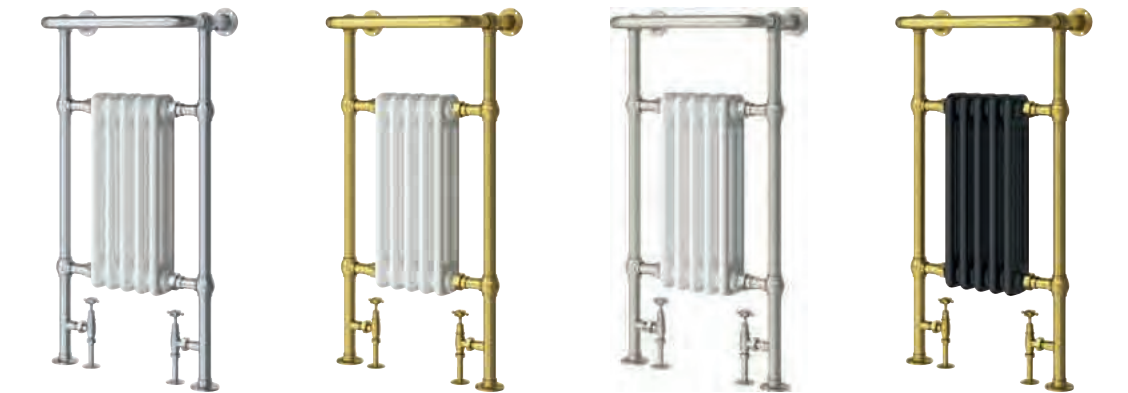

SMALL HEATED TOWEL WARMER

Pipe centres 358mm plus valves

H 938 x W 500	BTU	Chrome/White	Brushed Gold/White	Brushed Nickel/White	Brushed Gold/Black
	1448	12682	138789	186115	138790
		£454	£692	£692	£692