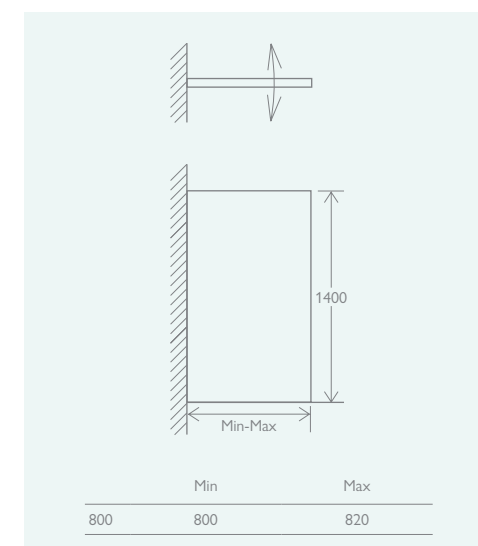

SINGLE CURVED

	Chrome	
800	12552	£294

DOUBLE

	Chrome	
Without Towel Rail	12550	£358
With Towel Rail	12553	£384

FEATURES
 Clear or Fluted
 8mm Easy Clean (Inside Only)
 Toughened Glass
 Matt Black, Gunmetal,
 Brushed Gold, Brushed Bronze
 or Brushed Nickel Profile
 Universally Handed