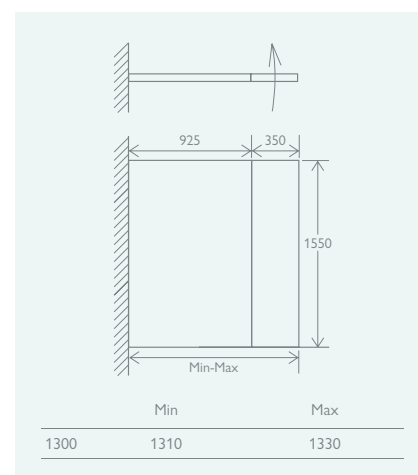

ROYLE

BATH SCREEN With Hinged Panel

Includes 1200mm support bar which can be cut down for use with narrower baths
– Easy Clean Glass
– 8mm Toughened Glass
– Solid Brass Hinges
– Aluminium Profile
– Universally handed

Chrome	14447	£637
Black	138913	£677