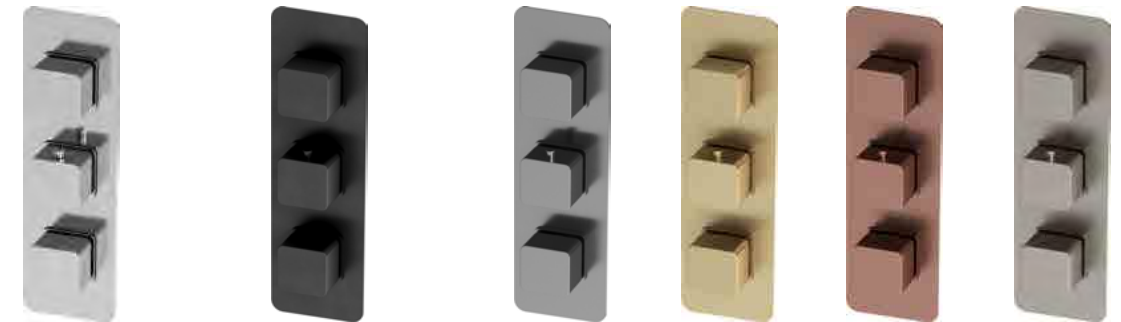

LIVA

Thermostatic valve, 0.5 bar min.
Minimum Wall Cavity 75mm

– Square controls

	Chrome	Black	Gunmetal	Brushed Gold	Brushed Bronze	Brushed Nickel
Dual Outlet	176100 £482	176101 £596	176103	176102	176105	176104 £656
Triple Outlet	176106 £578	176107 £690	176109	176108	176111	176110 £750