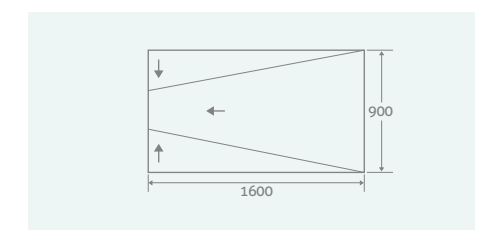

10 YEAR
GUARANTEE

A TOTAL WETROOM SOLUTION

Our wetroom trays, wall boards, floor boards, seating & furniture are all made from high grade extruded polystyrene (XPS) which has been coated with a special polymer modified cement into which is bonded a fibre glass mesh. The result is a strong, totally waterproof, thermally insulating, incredibly lightweight & easy to cut material that is transforming wetroom design.

CREATING YOUR PERFECT WETROOM IS AS EASY AS 1-2-3

1. Choose to install using Sloping Boards or a Wetroom Tray then add an Installation Kit or a Sealing Kit with the drain option of your choice.
2. Take a look at the extra items available for your wetroom. Pick from: waterproof thermal boards for walls and floors, bath panels, seating kits, wall niches & a floating shelf.
3. Add additional fixings if required.

Wall Niche

Wetroom Sealing Tape

Wetroom Sealing Internal Corner

Wetroom Tray

Wetroom Tray Drain

WETROOM INSTALLATION WITH SLOPING BOARDS

SINGLE FALL SLOPING BOARDS

Can be installed instead of a tray, just tile directly on to one of our sloping wetroom boards. Boards are easily trimmed to size or multiple boards can be placed side by side for larger wetrooms.

PLEASE NOTE, SUITABLE FOR TILES ONLY

Single Fall

1000 x 1000 x 20 - 7   128493   **£315**

Single Fall

1600 x 1000 x 20 - 7   128494   **£451**

Single Fall

1200 x 900 x 20 - 8   37830   **£315**

SINGLE FALL SLOPING BOARD LINEAR DRAIN

600	128433	£232
900	128434	£259
1000	128435	£274
1200	128436	£282

STAINLESS STEEL COVER

Can be tiled for a minimalist look

600	128437	£158
900	128438	£196
1000	128439	£205
1200	128440	£226

MATT BLACK COVER

600	128441	£259
900	128442	£313
1000	128443	£330
1200	128444	£361

BOARD FIX

Special adhesive & sealing agent for Sloping Boards & Waterproof Thermal Boards

290ml   37867   **£33**

SEALING KIT