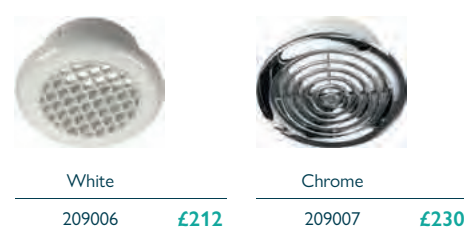

WITHOUT LIGHT