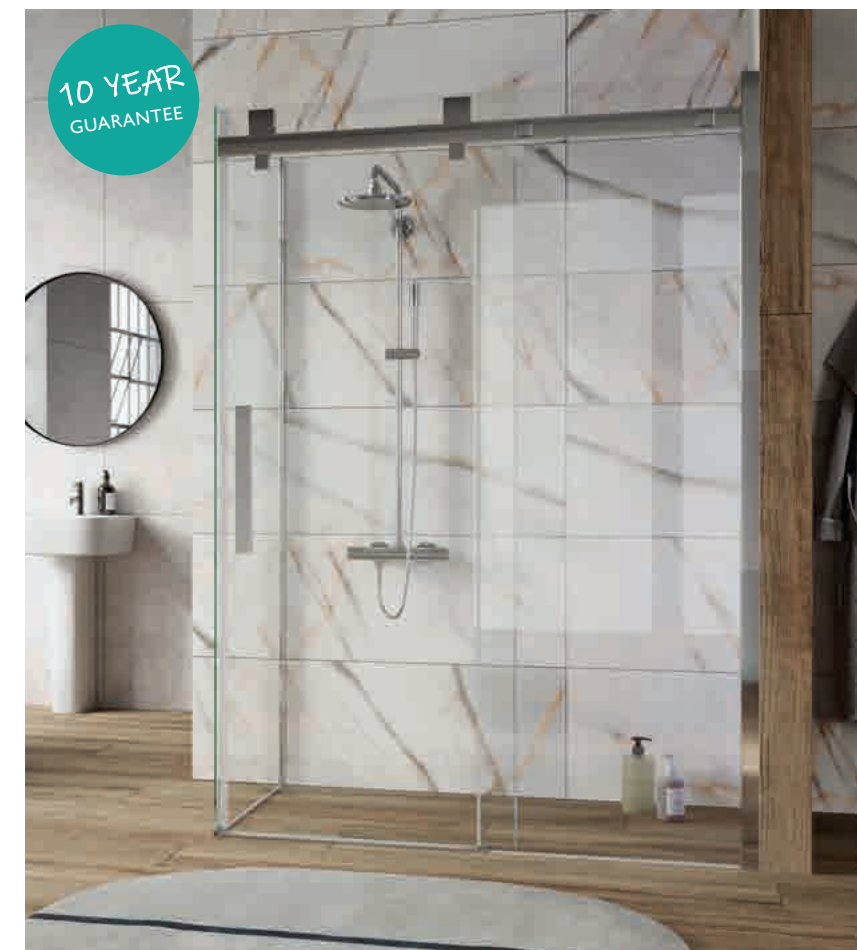

SIDE PANEL

	Min	Max
800	765	785
900	865	885