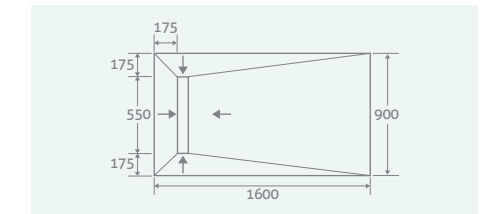

Four Falls
1600 x 900 x 30 37849 **£1007**