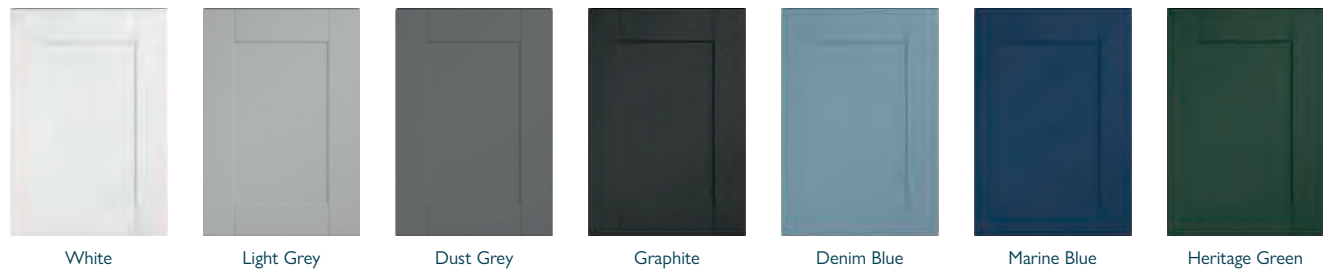

YOU CAN HANDLE IT

See our range of handles on page 298

White Light Grey Dust Grey Graphite Denim Blue Marine Blue Heritage Green