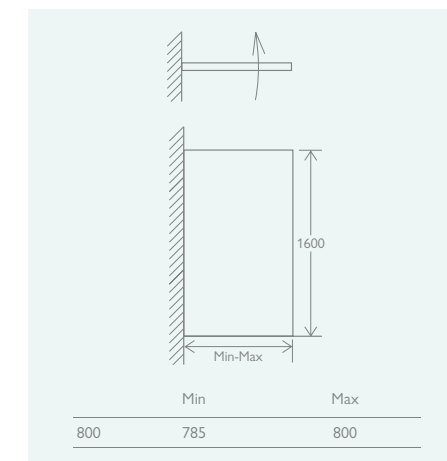

Chrome	
Without Towel Rail	92507	£457
With Towel Rail	92508	£508