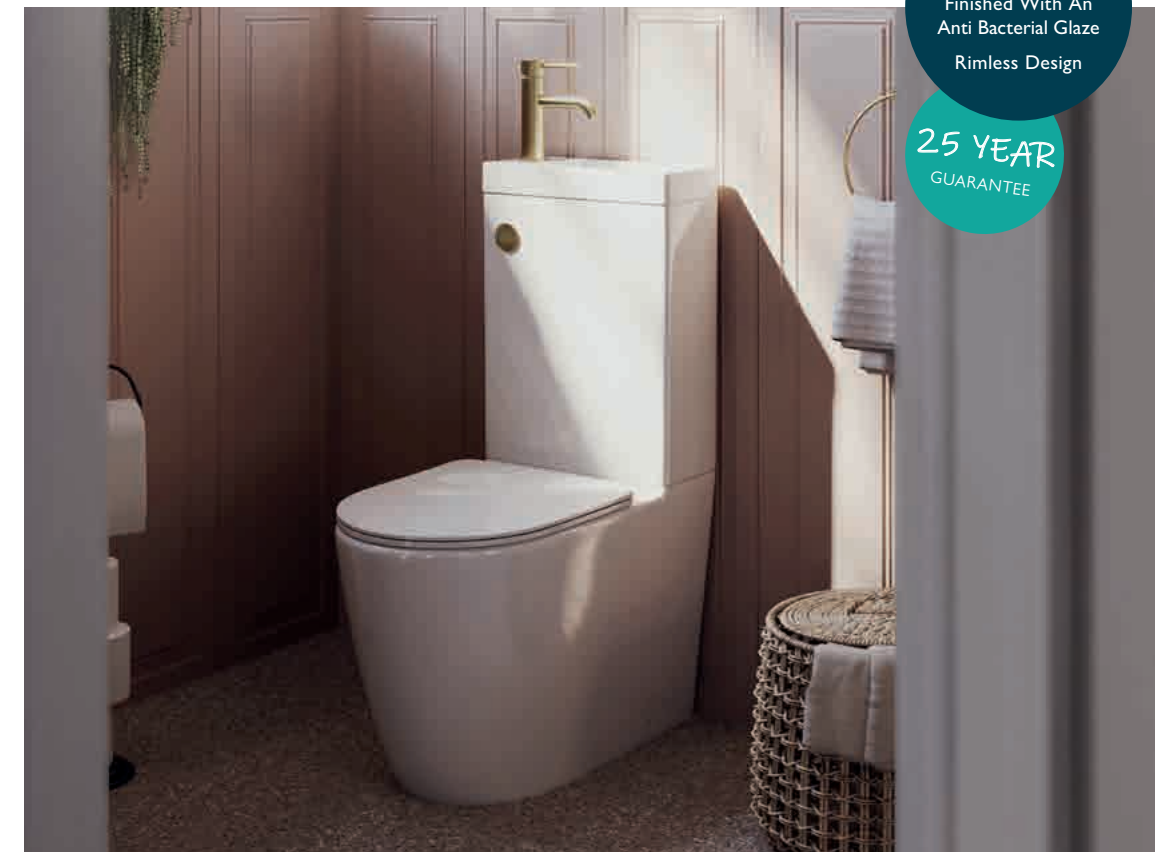

COLOUR MATCH PUSH BUTTON & CISTERN FITTINGS (REQUIRED)

Chrome

185594

£32

Matt Black

185595

£38

Gunmetal

185599

Brushed Gold

185596

Brushed Bronze

185598

Brushed Nickel

185597

£41