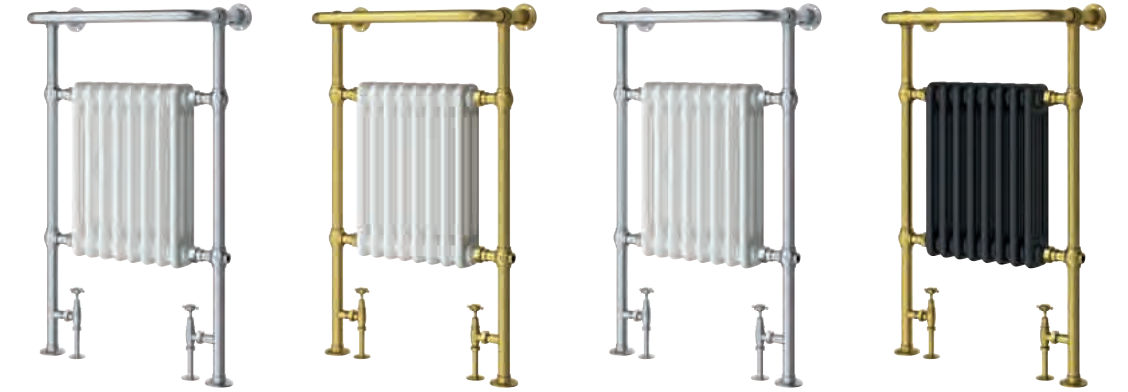

HIVE

HEATED TOWEL WARMER

Pipe centres 454mm plus valves

H 940 x W 600	BTU	Chrome/White	Brushed Gold/White	Brushed Nickel/White	Brushed Gold/Black
	1696	12683	138787	186114	138788
		£454	£692	£692	£692