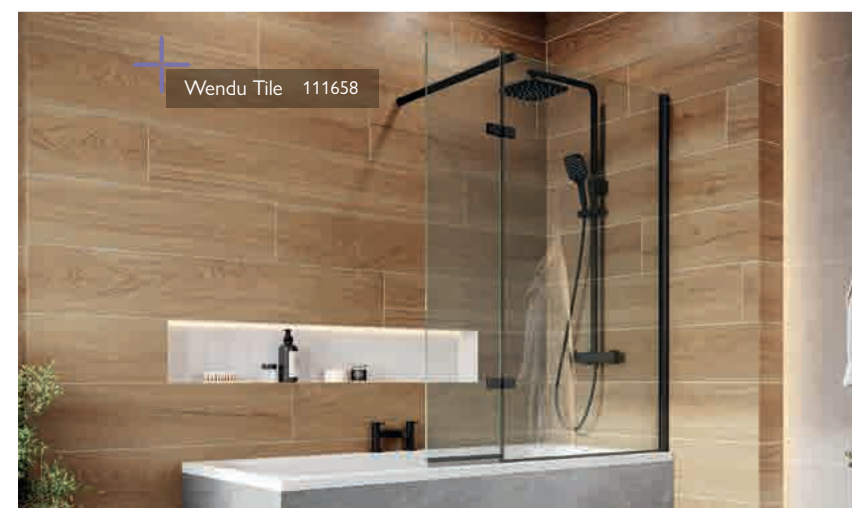

SINGLE CURVED

	Chrome	
800	12552	£294

DOUBLE

	Chrome	
Without Towel Rail	12550	£358
With Towel Rail	12553	£384

FEATURES
 Clear or Fluted
 8mm Easy Clean (Inside Only)
 Toughened Glass
 Matt Black, Gunmetal,
 Brushed Gold, Brushed Bronze
 or Brushed Nickel Profile
 Universally Handed

**10 YEAR
 GUARANTEE**

Magi Tile 20868

HORIZONTAL FRAME

Matt Black
 CLEAR GLASS 139920 **£514**

GRID FRAME

Matt Black
 CLEAR GLASS 139967 **£600**

AMIEN BATH SCREEN

H 1500 x W 800 with 8mm Easy Clean Glass (Inside Only)
 – Universally handed
 – Support bar options available