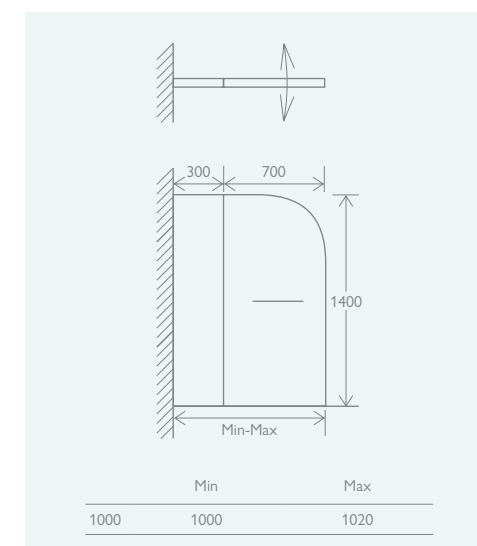

SINGLE CURVED

	Chrome	
800	12552	£294

DOUBLE

	Chrome	
Without Towel Rail	12550	£358
With Towel Rail	12553	£384

FEATURES
 Clear or Fluted
 8mm Easy Clean (Inside Only)
 Toughened Glass
 Matt Black, Gunmetal,
 Brushed Gold, Brushed Bronze
 or Brushed Nickel Profile
 Universally Handed