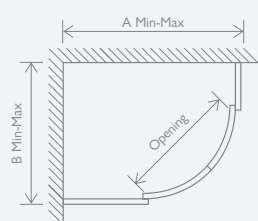

10 YEAR
GUARANTEE

RIVAR

- 6mm Glass
- Quick Release Door Rollers
- Easy & Quick Install, Hidden Fixings
- Solid Brass Handles, Aluminium Profile
- Universally Handed

TWIN SLIDING DOOR QUADRANT

Chrome		
800 x 800	12603	£516
900 x 900	12607	£536
1000 x 800	12591	£548
1200 x 800	12593	£580
1200 x 900	12594	£611