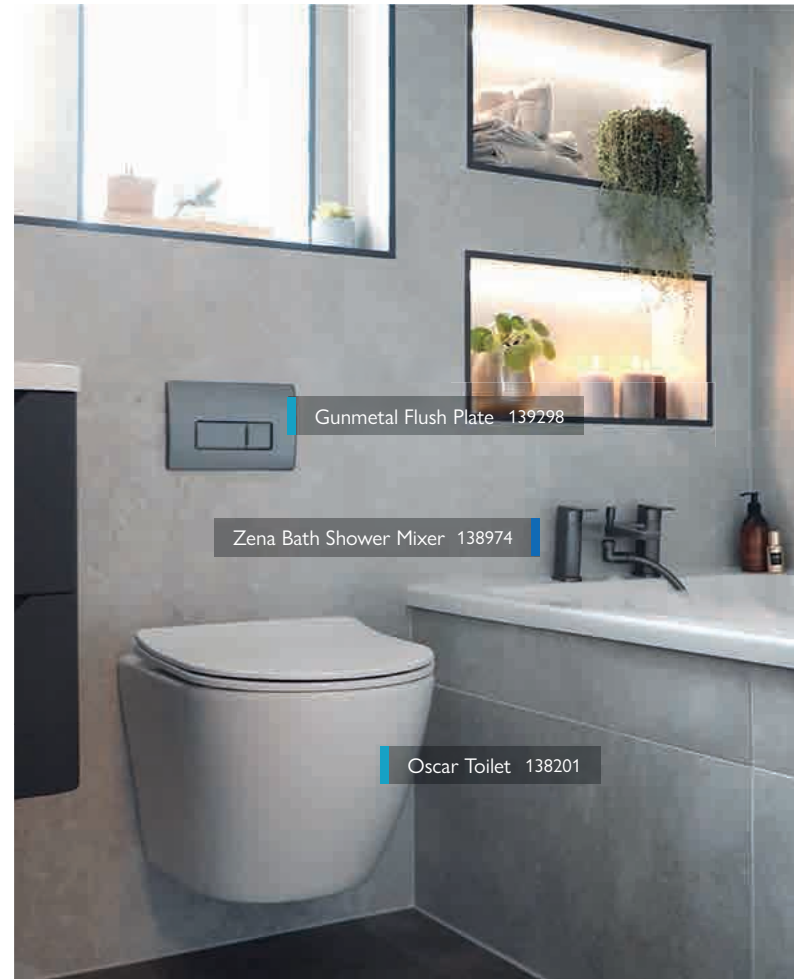

CUSTOMER INSPO

Scan here to see more inspo at [easybathrooms.com](https://www.easybathrooms.com)

Gunmetal Flush Plate 139298

Zena Bath Shower Mixer 138974

Oscar Toilet 138201

Moray Shower Pack 139841

Duomo Tile 165664