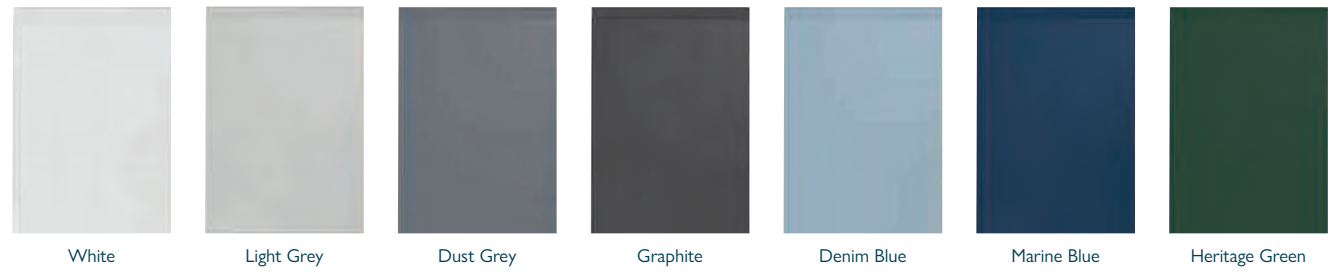

DOOR OPTIONS

Handleless door fronts
- Available in matt