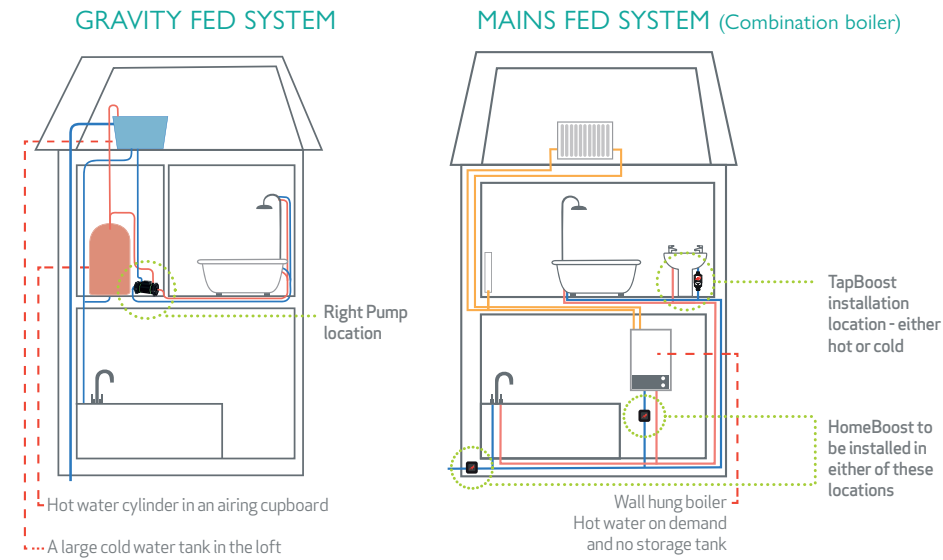

0.2 bar min.

Chrome 12777 **£134**

BATH SHOWER MIXER

0.2 bar min.

– Includes handset, hose & bracket.

Chrome 12775 **£225**

CHOOSING THE RIGHT PRODUCT

IDENTIFY WHAT TYPE OF HOT WATER SYSTEM YOU HAVE