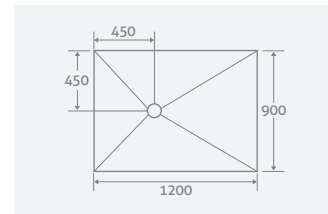

128449 **£129**

WETROOM INSTALLATION WITH A TRAY

STANDARD TRAYS

Can be ordered as Tray + Installation Kit or Tray + Drain + Sealing Kit

PLEASE NOTE, SUITABLE FOR TILES ONLY

Offset Drain
1000 x 1000 x 20 12853 **£347**