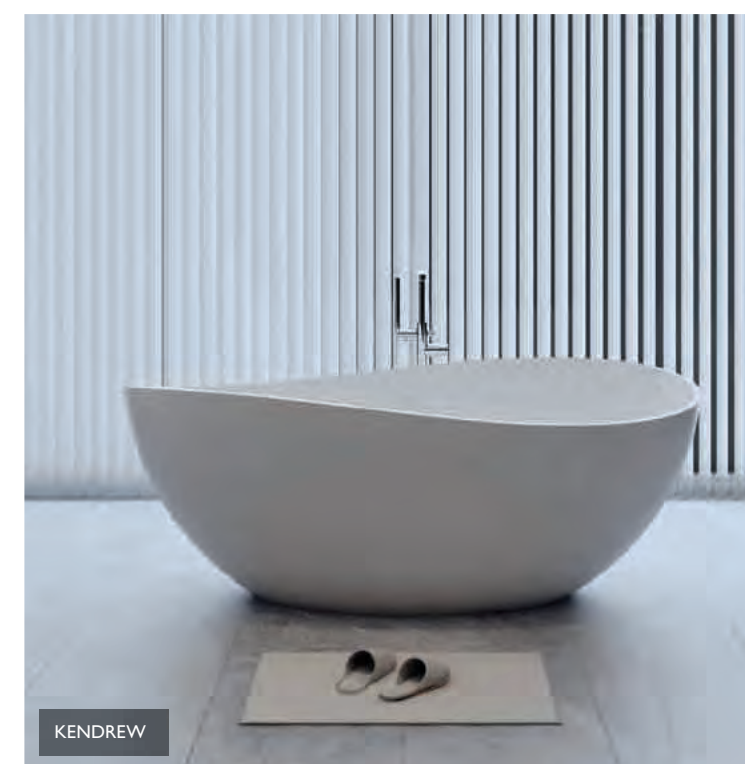

SKYE

KENDREW