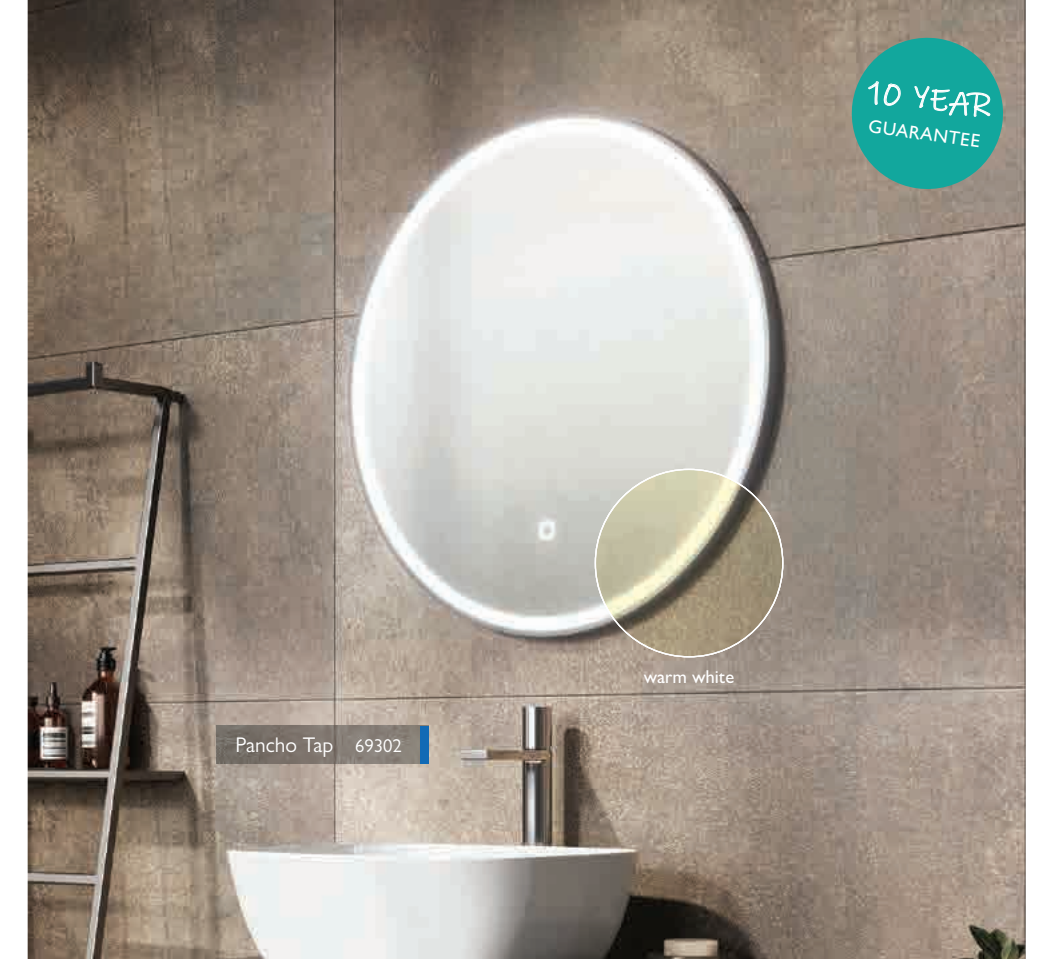

AVERY LED MIRROR With Dual Light Mode

- Touch switch
- Cool white 6500k, warm white 3000k
- Demister pad

W 700 x H 700	92781	£564