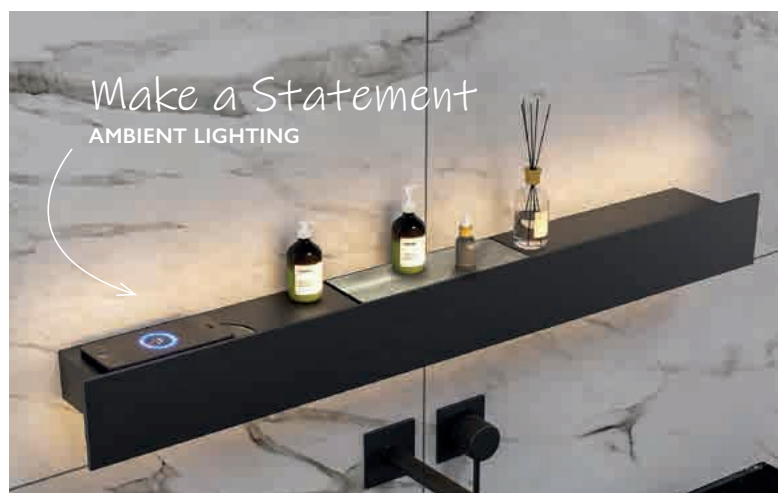

STRIP LIGHTS

DOTLESS LED TAPE With PIR Motion Sensor

- LED tape, 2m power lead & driver
- 9.6W
- 480 LED per metre
- Cuttable every 25mm
- Natural white 4000k (720 lumens per metre)
- 3M VHB backing

IP65

500mm	166176	£78
1m	166177	£94
2m	166178	£144
3m	166179	£175

ALUMINIUM PROFILE LED KIT

- Kit includes: 12 x 12mm aluminium profile, dotless LED tape, self adhesive tape, 2m power lead & driver
- 9.6W
- 720 lumens per metre
- 480 LED per metre
- Cuttable every 25mm
- Natural white 4000k
- Surface mount

IP65

	Aluminium		Black	
1m	166180	£68	166181	£72
2m	166182	£116	166183	£120
3m	152271	£186	152272	£193

TILE-IN ALUMINIUM PROFILE LED KIT

Includes 3m profile, diffuser, endcaps LED strip & driver

STEP

208991 £176

90°

208992 £224

180°

208993 £176

270°

208994 £204

PLINTH LIGHTS

LED PLINTH LIGHT KIT

- 5 plinth lights, 3m power lead & driver
- 0.4W LED
- 27 lumens per light
- 30mm diameter
- Natural white 4000k

IP65

	Chrome	Matt Black		Matt Gold	
	152273	152274	£50	208165	£80