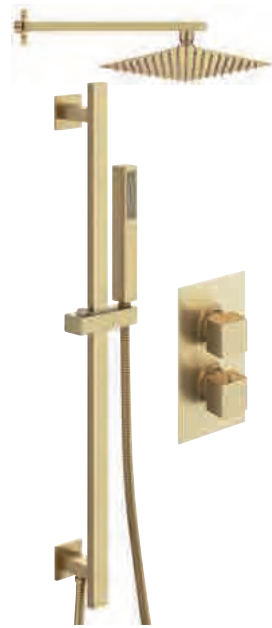

– Square controls

SINGLE OUTLET With Showerhead & Arm

Brushed Gold

155735 **£679**

SINGLE OUTLET With Slide Rail Kit

Brushed Gold

155728 **£732**

DOUBLE OUTLET With Slide Rail Kit, Showerhead & Arm