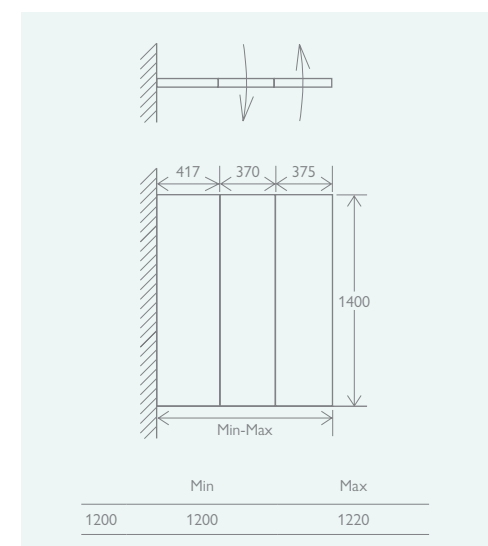

- Aluminium profile
- Zinc alloy & brass hinges
- Universally handed

SINGLE

	Chrome	
600	12536	£274

DOUBLE

	Chrome	
800	12537	£475

TRIPLE

	Chrome	
1200	12538	£649

MOXBY