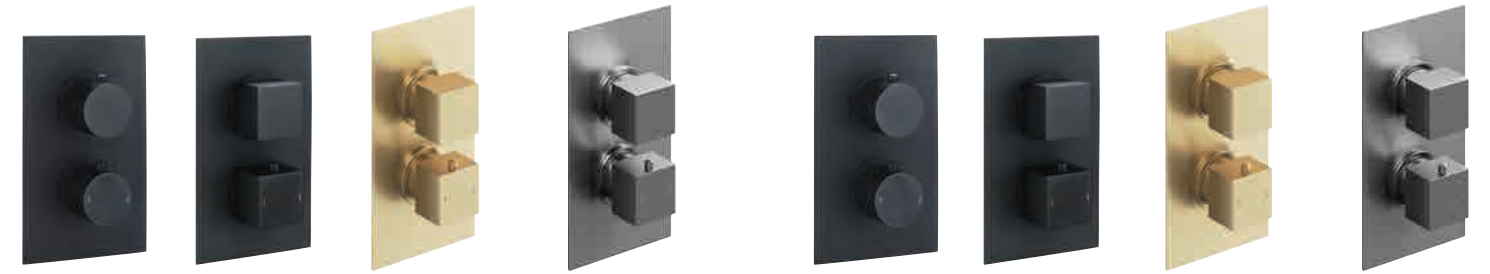

TRIPLE OUTLET	
139132	£580

TRIPLE OUTLET With Handset	
139130	£612

SEE THE FULL RANGE Pages 90-93

ZENA

Thermostatic valve, 0.5 bar min.
Minimum Wall Cavity 75mm
– Round or Square controls

	Black	Brushed Gold	Gunmetal
SINGLE OUTLET			
Round	95844	-	-
Square	95845	139052	139053