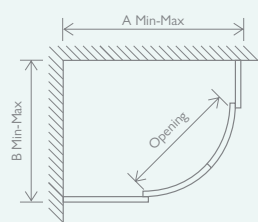

10 YEAR
GUARANTEE

FABIO

- Easy Clean Glass
- 8mm Toughened Glass
- Quick Release Door Rollers
- Solid Brass Handles
- Aluminium Profile
- Universally Handed

TWIN SLIDING DOOR QUADRANT

Chrome		
800 x 800	69205	£831
900 x 760	69207	£861
900 x 900	69206	£877
1000 x 800	69208	£872
1000 x 900	82383	£872
1100 x 760	69209	£894
1200 x 800	69210	£906
1200 x 900	69211	£938
1300 x 760	69212	£920
1400 x 800	69213	£956