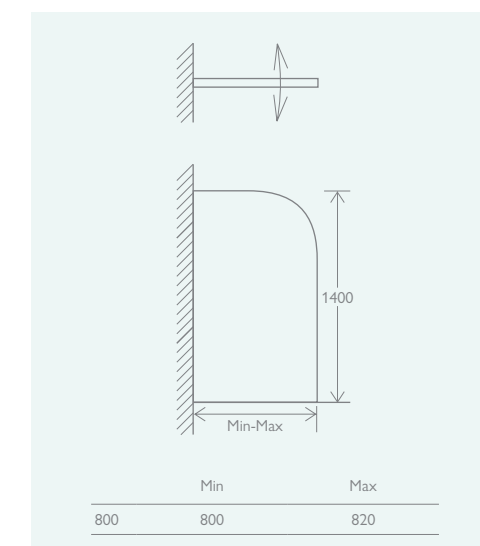

SINGLE CURVED

	Chrome	
800	12552	£294

DOUBLE

	Chrome	
Without Towel Rail	12550	£358
With Towel Rail	12553	£384

FEATURES
 Clear or Fluted
 8mm Easy Clean (Inside Only)
 Toughened Glass
 Matt Black, Gunmetal,
 Brushed Gold, Brushed Bronze
 or Brushed Nickel Profile
 Universally Handed