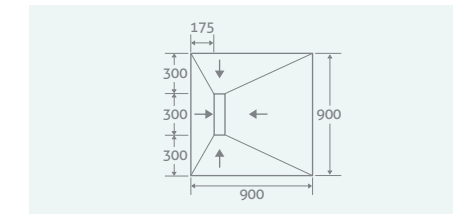

PLEASE NOTE, SUITABLE FOR TILES ONLY

Single Fall
1200 x 900 x 40/25 37851 **£1019**

Four Falls
900 x 900 x 30 37846 **£829**

Four Falls
1600 x 900 x 30 37849 **£1007**

Four Falls
1200 x 900 x 30 37848 **£926**