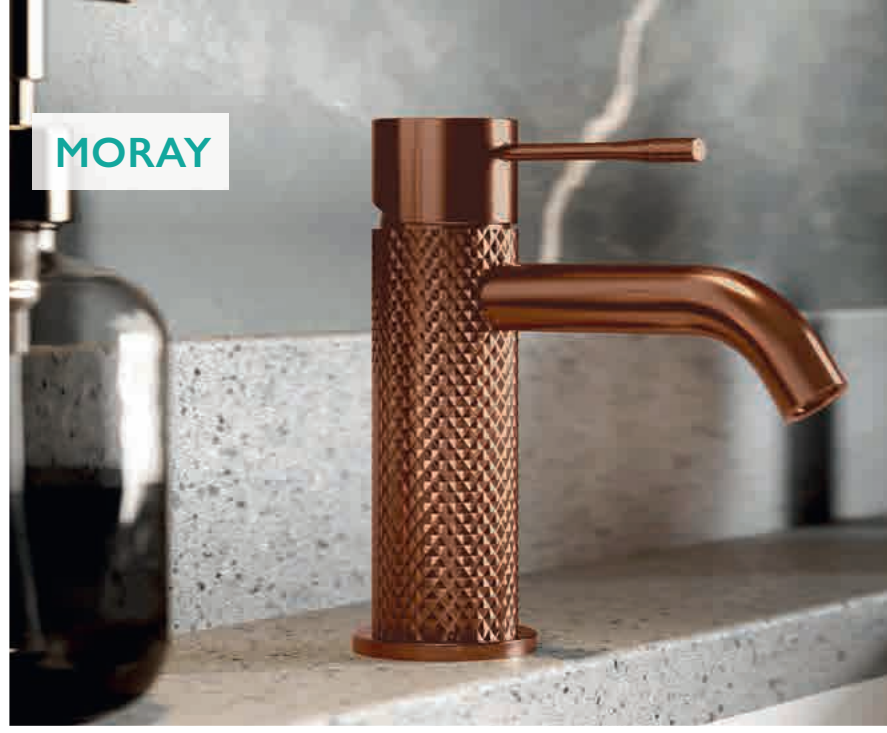

MATCHING SHOWERS, TAPS & ACCESSORIES

MORAY

10 YEAR
GUARANTEE

SATIN BRONZE

BASIN MONO
0.5 bar min.
– Includes matching click clack waste

TALL BASIN MONO
0.5 bar min.

TOWEL RING
190mm

Satin Bronze
123933 **£73**

FLOOR STANDING BATH SHOWER MIXER
1.0 bar min.
– No-twist easy clean anti-bacterial PVC hose

ROBE HOOK

Satin Bronze
123925 **£41**

BATH FILLER
1.0 bar min.

WALL MOUNTED BASIN MIXER
0.5 bar min.

Satin Bronze
123913 **£334**

WALL MOUNTED BATH MIXER
1.0 bar min.

Satin Bronze
123917 **£359**

TOILET ROLL HOLDER

Satin Bronze
123929 **£65**

CONCEALED VALVE PACKAGE
Thermostatic Valve, 1 Bar Min.
Minimum Wall Cavity 72mm
– 250mm ABS head, ABS handset
– No-twist easy clean anti-bacterial PVC hose

TOWEL RAIL
600mm

Satin Bronze
123937 **£137**

SHOWER PACK
Thermostatic Valve, 1.5 Bar Min.
– 250mm ABS head, ABS handset
– No-twist easy clean anti-bacterial PVC hose