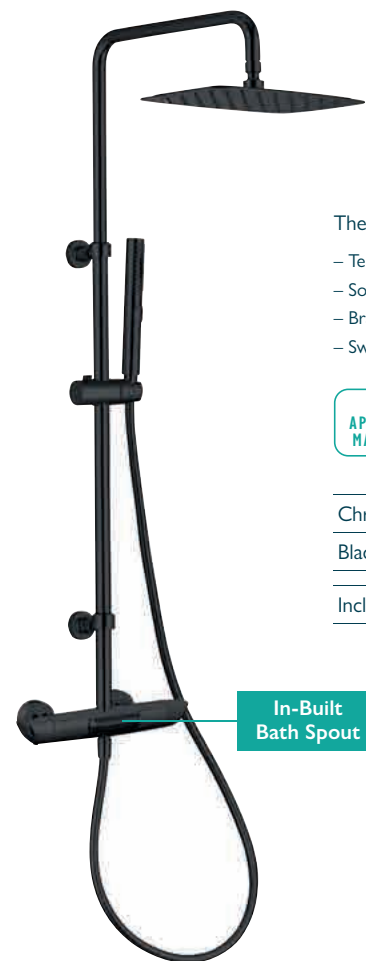

ZENA – CHROME

BASIN MONO

0.3 bar min.

– Includes waste

Chrome

69907 £219

WALL MOUNTED BASIN MIXER

0.5 bar min.

Chrome

82036 £215

WALL MOUNTED BATH MIXER

0.5 bar min.

Chrome

82038 £252

DECK MOUNTED 3 HOLE BATH FILLER

0.5 bar min.

Chrome

138956 £342

DECK MOUNTED 3 HOLE BATH SHOWER MIXER

0.5 bar min.

– Includes handset & hose

Chrome

138958 £395

BATH FILLER

0.5 bar min.

Chrome

69908 £293

TALL BASIN MONO

1.5 bar min.

Chrome

69910 £312

FLOOR STANDING BATH SHOWER MIXER

1.5 bar min.

Chrome

138959 £794

BIDET MONO

0.3 bar min.

– Includes waste

Chrome

139050 £184

THERMOSTATIC SHOWER PACK

In-Built Bath Spout

In-Built Bath Spout

Thermostatic Valve, 1 Bar Min.

- Telescopic Height Adjustment
- Solid Brass Valve & Body
- Brass Handset & 200mm Fixed Head
- Swivel Head

Chrome	138960	£699
Black	138963	£731

Includes Easy Plumb Kit

BATH & BASIN WASTES Pages 381-383

BASIN OVERFLOW COVERS Page 381

10 YEAR GUARANTEE

ZENA – BLACK

BASIN MONO

0.3 bar min.

– Includes waste

Black

82032 £219

WALL MOUNTED BASIN MIXER

0.5 bar min.

Black

82037 £215

WALL MOUNTED BATH MIXER

0.5 bar min.

Black

82039 £252

DECK MOUNTED 3 HOLE BATH FILLER

0.5 bar min.

Black

138961 £342

DECK MOUNTED 3 HOLE BATH SHOWER MIXER

0.5 bar min.

– Includes handset & hose

Black

138962 £395

BATH FILLER

0.5 bar min.

Black

82034 £293

TALL BASIN MONO

1.5 bar min.

Black

82033 £312

FLOOR STANDING BATH SHOWER MIXER

1.5 bar min.

Black

82040 £794

BATH SHOWER MIXER

0.5 bar min.

– Includes handset, hose & bracket.

Black

82035 £345

CONCEALED VALVE PACKAGES

Thermostatic valve, 0.5 bar min. Minimum Wall Cavity 75mm

– Round or square controls

SINGLE OUTLET With Showerhead & Arm

Black

Round 155736 £540

Square 155737 £550

SINGLE OUTLET With Slide Rail Kit

Black

155726 £518

155727 £578

DOUBLE OUTLET With Slide Rail Kit, Showerhead & Arm