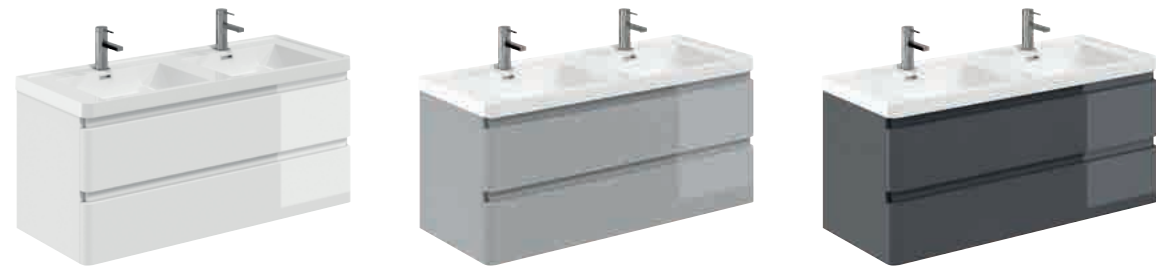

NEON

VANITY UNITS

- Soft close drawers
- Excludes basin
- Basin options opposite

ADD STRIP LIGHTS
Including PIR Sensor

WALL HUNG

		Gloss White	Light Grey Gloss	Titanium Grey Gloss			
600	H 550 x W 595 x D 415	12665	92742	17878	£408	166176	£78
900	H 500 x W 892 x D 474	138306	138304	138308	£490	166177	£94

WALL HUNG

		Gloss White	Light Grey Gloss	Titanium Grey Gloss	
1200	H 500 x W 1192 x D 472	138313	138311	138315	£602

FLOOR STANDING

		Gloss White	Light Grey Gloss	Titanium Grey Gloss	
600	H 850 x W 595 x D 415	12669	92741	17877	£482
900	H 800 x W 892 x D 474	138307	138305	138309	£554

FLOOR STANDING

		Gloss White	Light Grey Gloss	Titanium Grey Gloss	
1200	H 800 x W 1192 x D 474	138314	138312	138316	£699

BASINS

LYNX POLYMARBLE

- Includes McAlpine bottle trap

POLYMARBLE

- Includes McAlpine bottle trap

GLASS - No overflow, requires a free running waste page 155

- Includes McAlpine bottle trap

SINGLE BASINS

640	208725	£302
940	208726	£375

600	208728	£242
900	208729	£257

		Opal Glass	Grey Glass	
600	208731	208734		£310
900	208732	208735		£328

DOUBLE BASINS

1240	208727	£492

1200	208730	£348

1200	208733	208736	£417

WC UNIT

- Excludes concealed cistern, page 156 for cisterns

		Gloss White	Light Grey Gloss	Titanium Grey Gloss	
H 800 x W 500 x D 220		50443	92745	50444	£439

TALL CABINET

- Soft close doors
- Universally handed

WALL HUNG

		Gloss White	Light Grey Gloss	Titanium Grey Gloss	
H 1700 x W 400 x D 340		105473	105471	105472	£685

BATH PANELS

- Can be cut down if you need a smaller size.
- Adjustable height 430-600 (Gloss White 450-560)

		Gloss White	Light Grey Gloss	Titanium Grey Gloss	
Front Panel 1800		92748	92746	92750	£264
End Panel 800		92749	92747	92751	£119

Basins include McAlpine bottle trap **M'ALPINE**