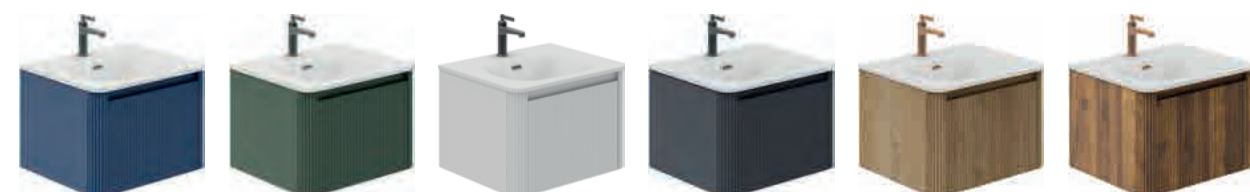

WALL HUNG

	Blue	Green	White	Charcoal	Natural Oak	Walnut
600 H 400 x W 594 x D 495	167847	167861	167875	167889	184998	184999
800 H 400 x W 794 x D 495	167850	167864	167878	167892	185004	185005
1000 H 400 x W 994 x D 495	167853	167867	167881	167895	185010	185011

BASINS

Solid basin with matt soft touch finish
- Includes McAlpine bottle trap

Ceramic basin
- Includes McAlpine bottle trap

WORKTOP

Solid surface worktop with matt soft touch finish
- Pre-drilled waste hole
- Includes McAlpine bottle trap

	White	Black
600	208550	208553
800	208551	208554
1000	208552	208555

	White	Gloss White
600	208556	208556
800	208557	208557
1000	208558	208558

	White	Black
600	208559	208562
800	208560	208563
1000	208561	208564

ADD MOOD LIGHTING
See our full range on page 387

ADD STRIP LIGHTS
Including PIR Sensor