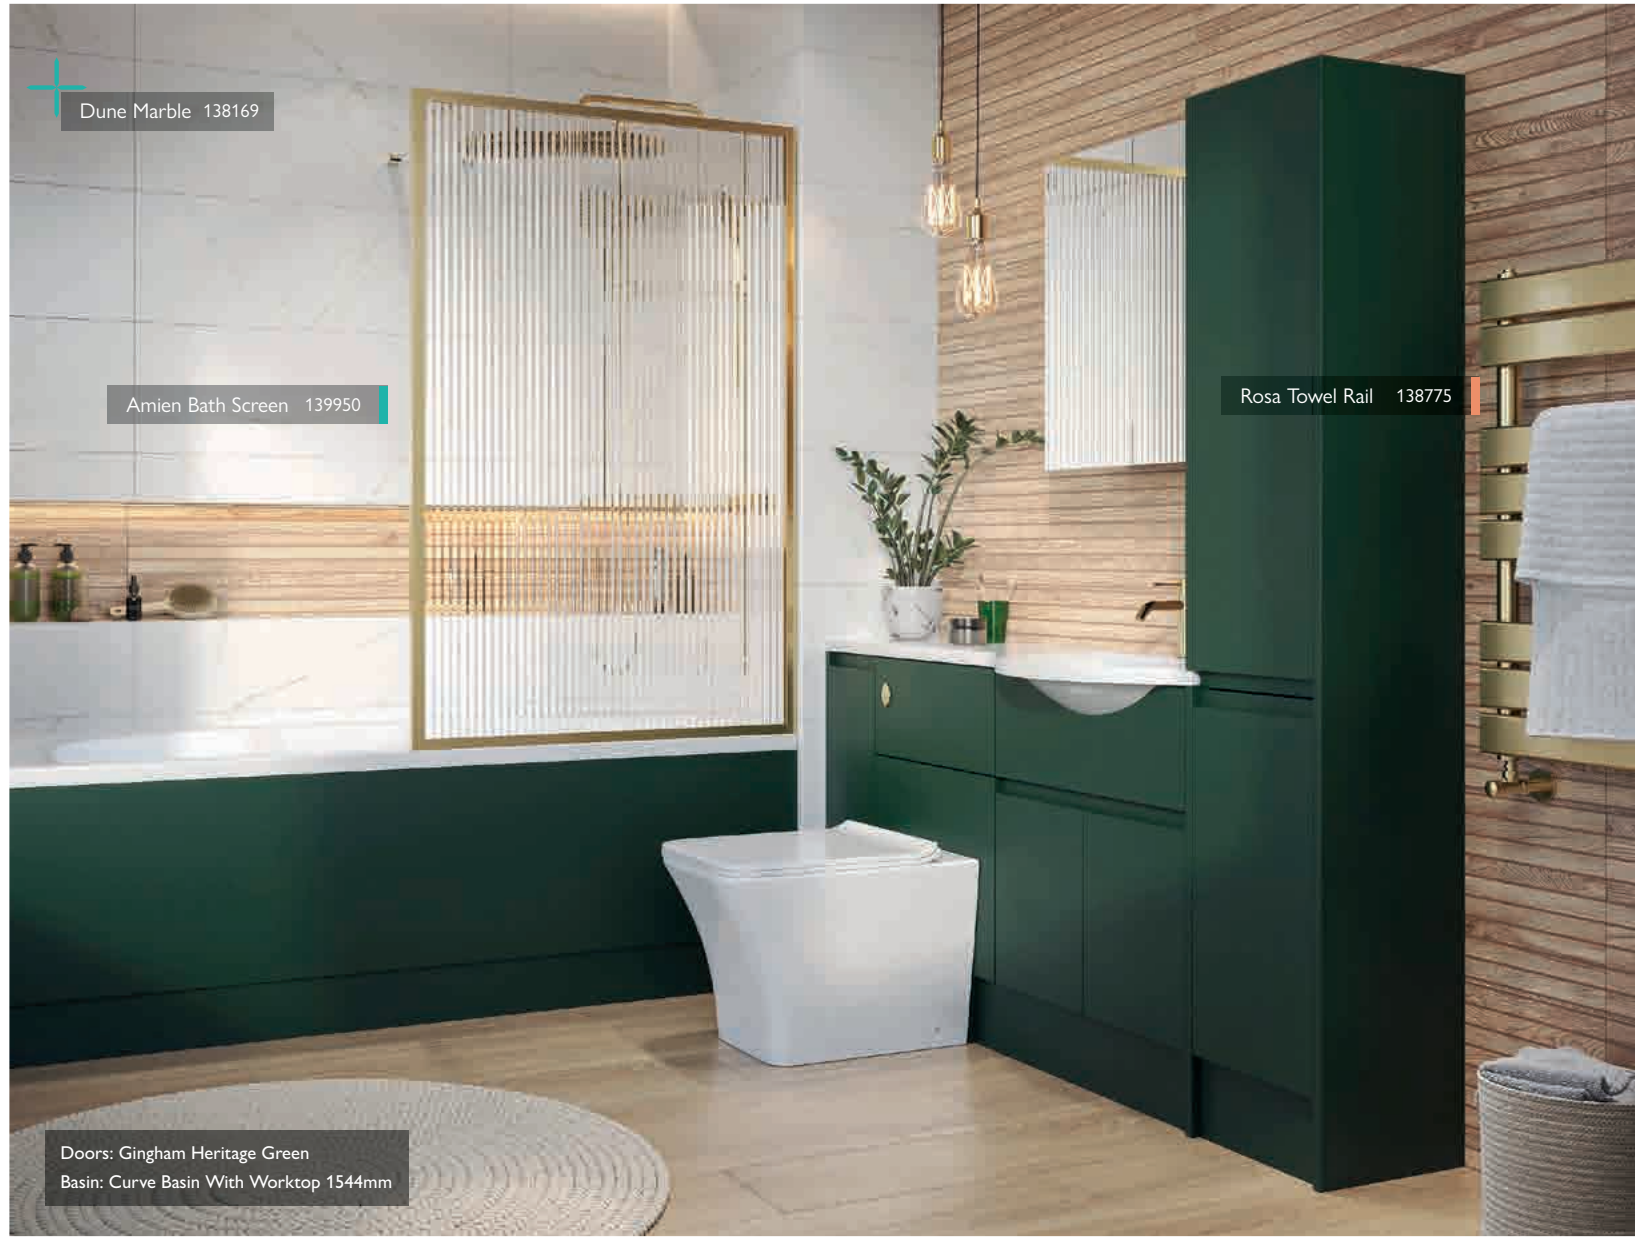

GINGHAM

Add Mood Lighting
Page 387

Zena Tap 138964

Olympia Bath 138208

Doors: Gingham Denim Blue
Basin: Curve Basin With Worktop 1544mm

Cosmos Tile 113096

Pescara Fan Tile 140093

Doors: Gingham Graphite
Basin: Inverso 600mm
Worktop: Marmo Treviso

Rosa Towel Rail 138772

Doors: Gingham White
Basin: Curve 600mm
Worktop: Black Sparkle

Dune Marble 138169

Amien Bath Screen 139950

Rosa Towel Rail 138775

Doors: Gingham Heritage Green
Basin: Curve Basin With Worktop 1544mm

DOOR OPTIONS

Handleless door fronts
- Available in matt