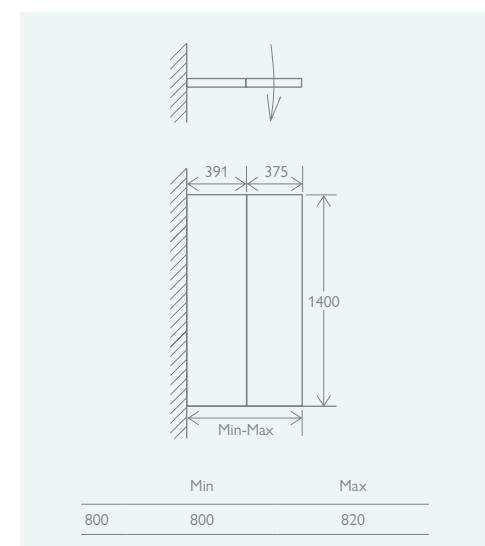

- Aluminium profile
- Zinc alloy & brass hinges
- Universally handed

SINGLE

	Chrome	
600	12536	£274

DOUBLE

	Chrome	
800	12537	£475

TRIPLE

	Chrome	
1200	12538	£649

MOXBY