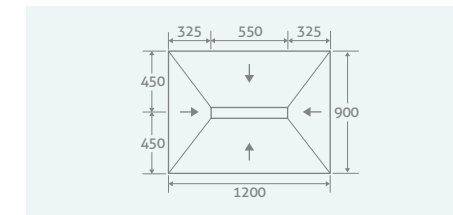

PLEASE NOTE, SUITABLE FOR TILES ONLY

Single Fall
1200 x 900 x 40/25 37851 **£1019**

Four Falls
900 x 900 x 30 37846 **£829**

Four Falls
1600 x 900 x 30 37849 **£1007**

Four Falls
1200 x 900 x 30 37848 **£926**