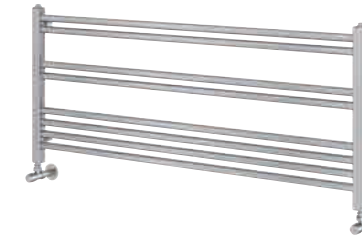

HEATED TOWEL RAILS

– Optional element kits for dual fuel operation page 364

	Pipe Centres	BTU	Chrome	Element Kit
H 500 x W 980	940	819	24153 £226	300W
H 500 x W 1180	1140	961	24152 £258	300W