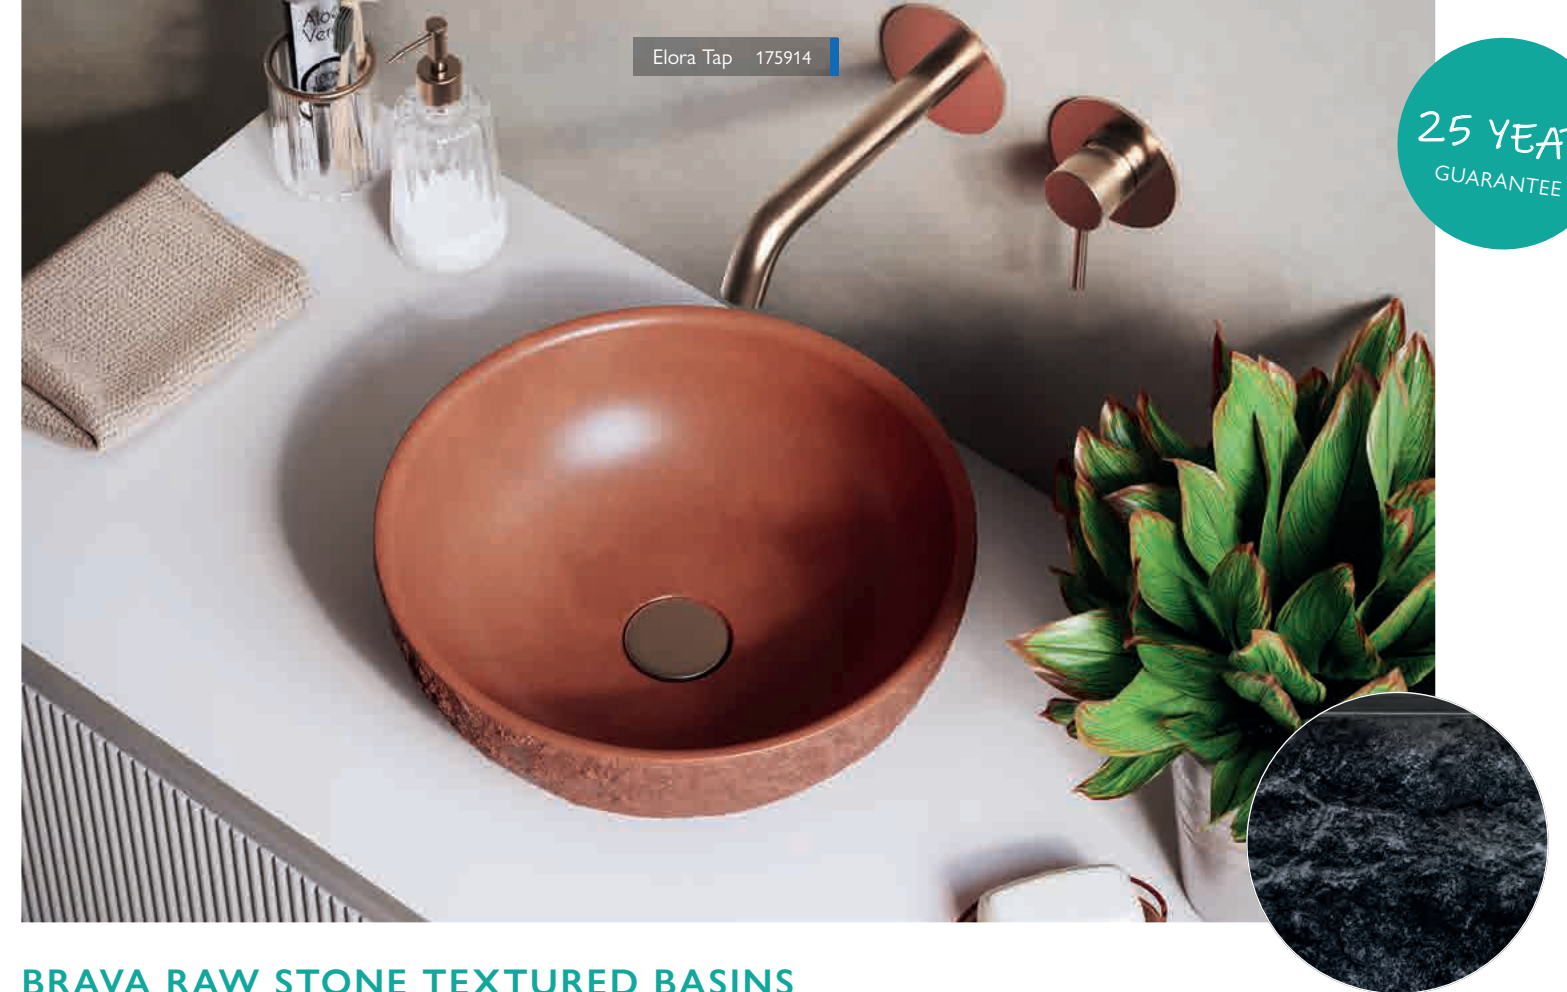

BRAVA RAW STONE TEXTURED BASINS

ROUND

- No overflow, requires a free running waste page 155