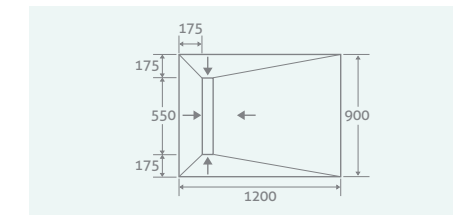

PLEASE NOTE, SUITABLE FOR TILES ONLY

Single Fall
1200 x 900 x 40/25 37851 **£1019**

Four Falls
900 x 900 x 30 37846 **£829**

Four Falls
1600 x 900 x 30 37849 **£1007**

Four Falls
1200 x 900 x 30 37848 **£926**