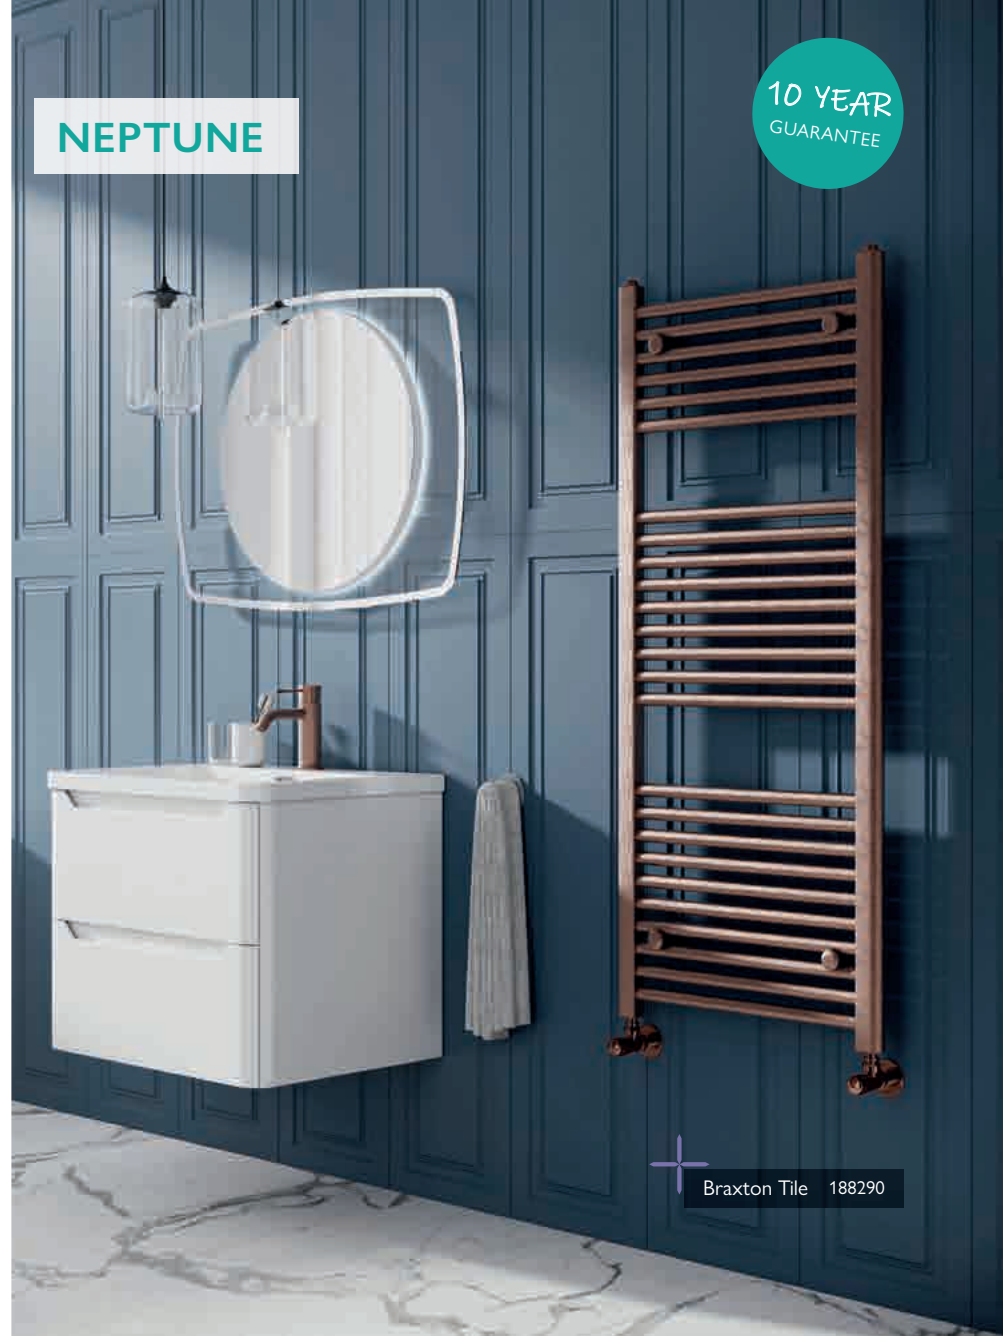

HEATED TOWEL RAILS

– Optional element kits for dual fuel operation page 364

	Pipe Centres	BTU	White	Element Kit
H 770 x W 500	460	1255	69269 £164	400W
H 1200 x W 500	460	1800	69270 £252	500W
H 1800 x W 500	460	2878	69271 £293	-

	Pipe Centres	BTU	Brown Metallic	Element Kit
H 770 x W 500	460	1388	24171 £191	400W
H 1200 x W 500	460	1857	24172 £283	500W
H 1800 x W 500	460	2938	24173 £522	-

NEPTUNE

10 YEAR GUARANTEE

NEPTUNE CHROME

10 YEAR GUARANTEE

HEATED TOWEL RAILS

– Optional element kits for dual fuel operation page 364

	Pipe Centres	BTU	Chrome	Element Kit
H 500 x W 980	940	819	24153 £226	300W
H 500 x W 1180	1140	961	24152 £258	300W

	Pipe Centres	BTU	Chrome	Element Kit
H 770 x W 400	360	819	138249 £187	200W
H 770 x W 500	460	991	12674 £199	300W
H 770 x W 600	560	1164	24146 £210	300W
H 1200 x W 400	360	1182	15007 £268	300W
H 1200 x W 500	460	1422	12672 £294	400W
H 1200 x W 600	560	1661	24148 £297	400W
H 1800 x W 400	360	1880	138260 £544	400W
H 1800 x W 500	460	2274	12673 £549	500W
H 1800 x W 600	560	2667	24149 £552	-