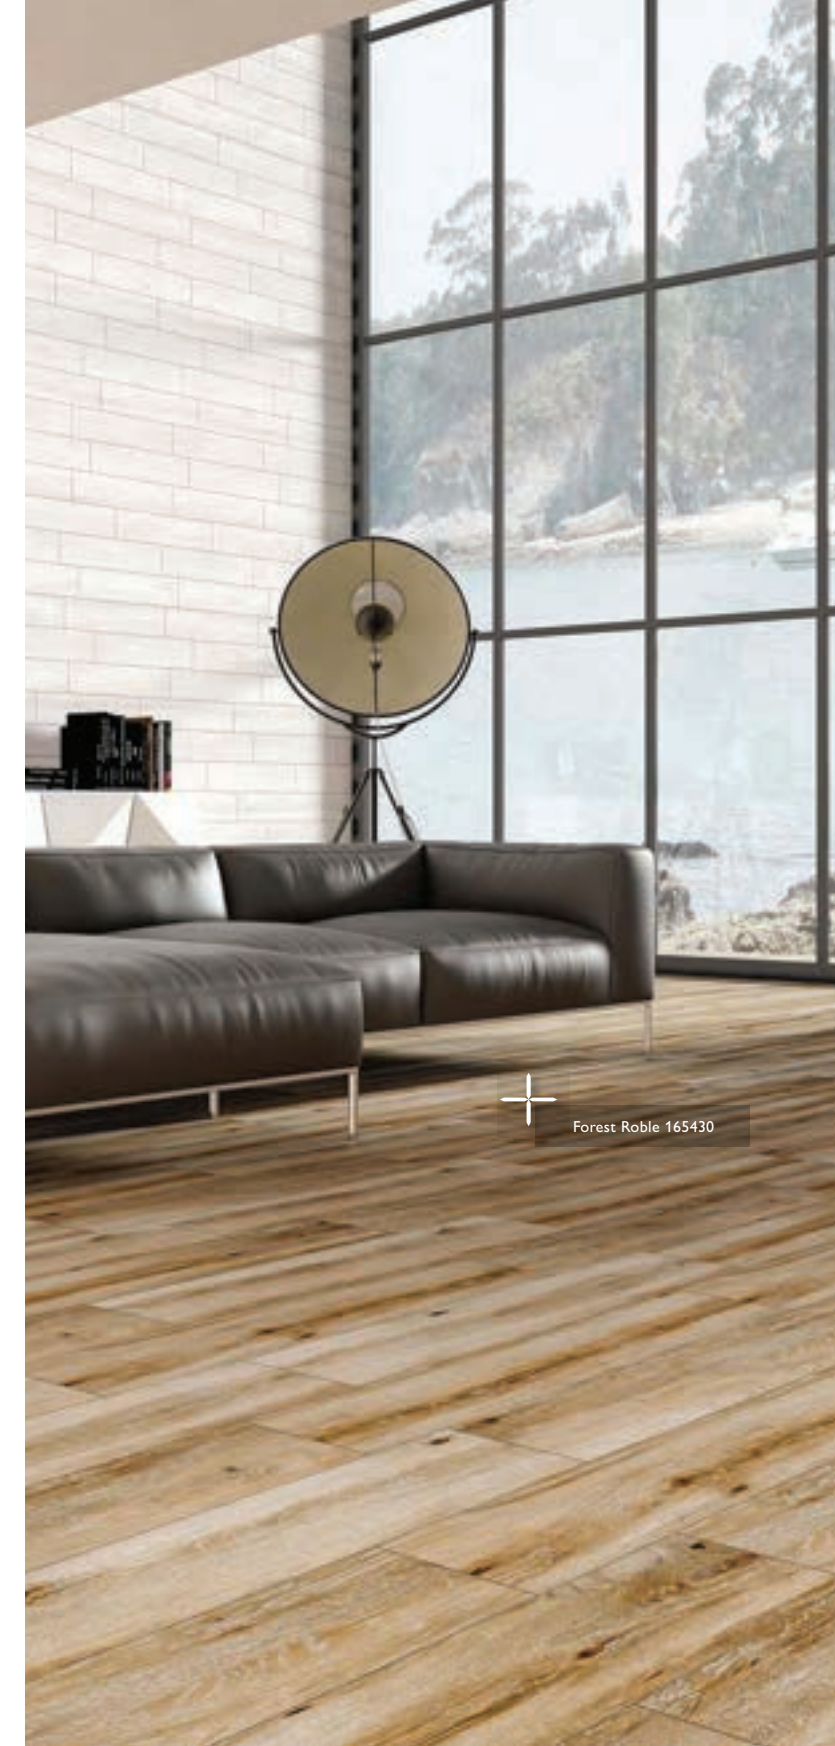

OLIVIO

Size (mm)	Code	Finish	Price per m²
1000 x 250	165432	Matt	£64.00

Size (mm)	Suitable For	Finish	Material	Tile Thickness	Quantity per m²	Slip Rating	Rectified
1000 x 250	Wall/Floor	Matt	Porcelain	8.6mm	4	R9	-