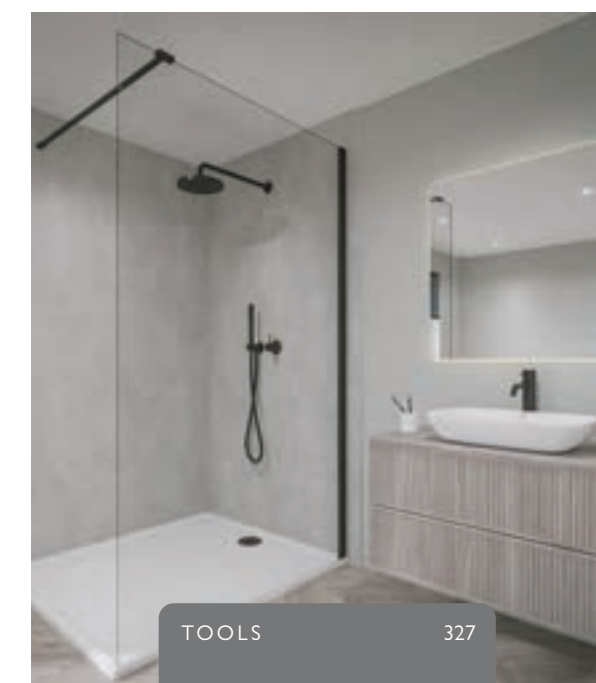

Midas Stone