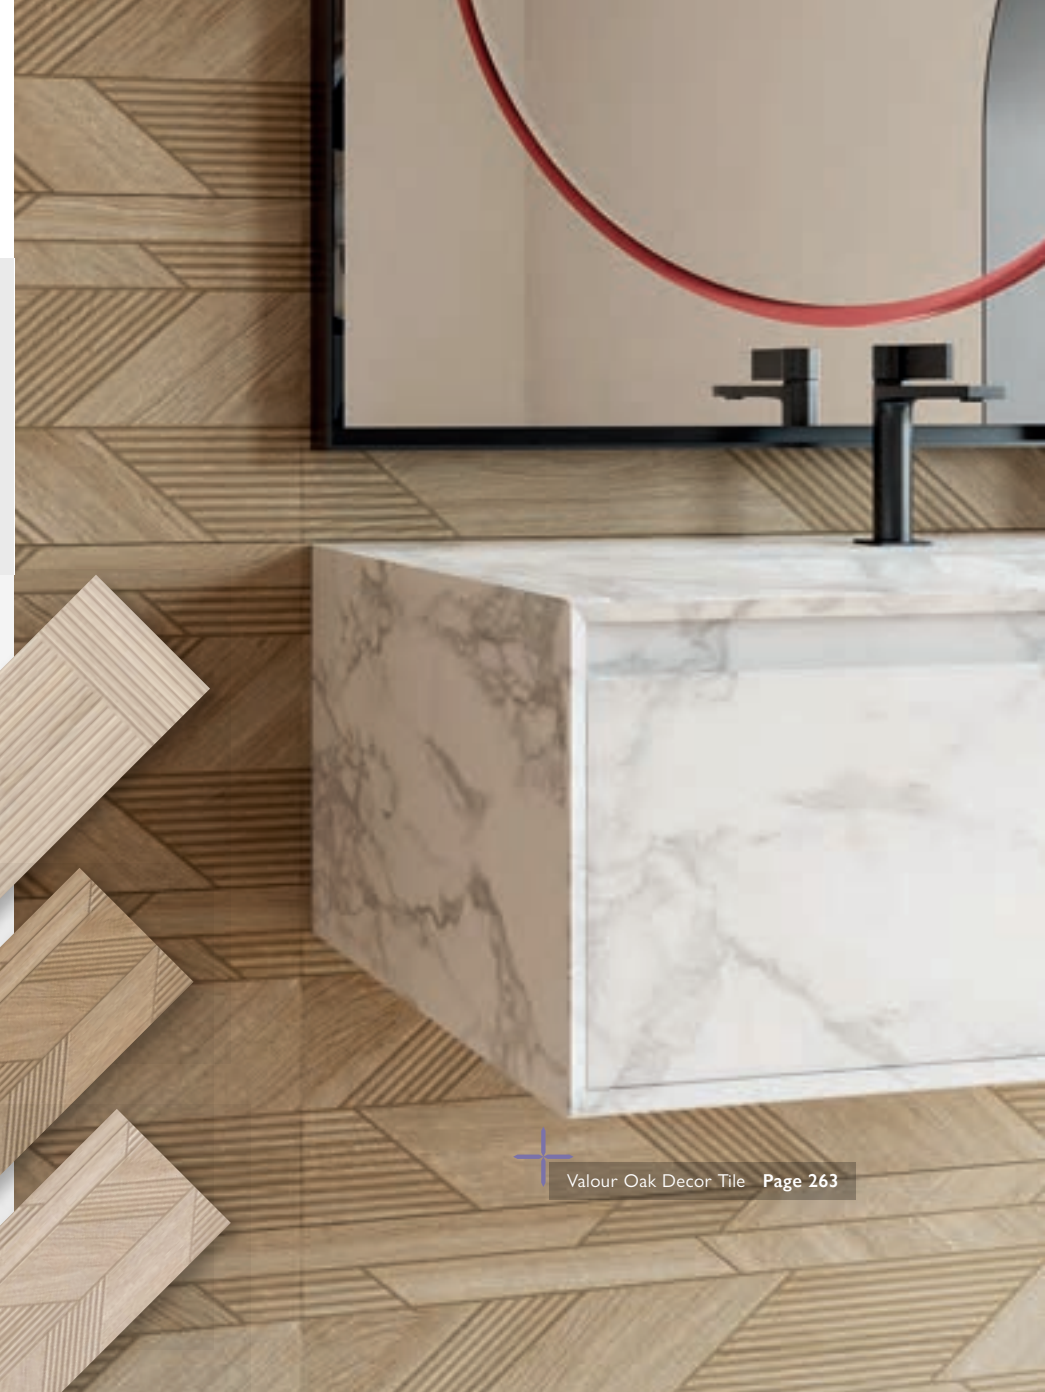

+ Valour Oak Decor Tile Page 263