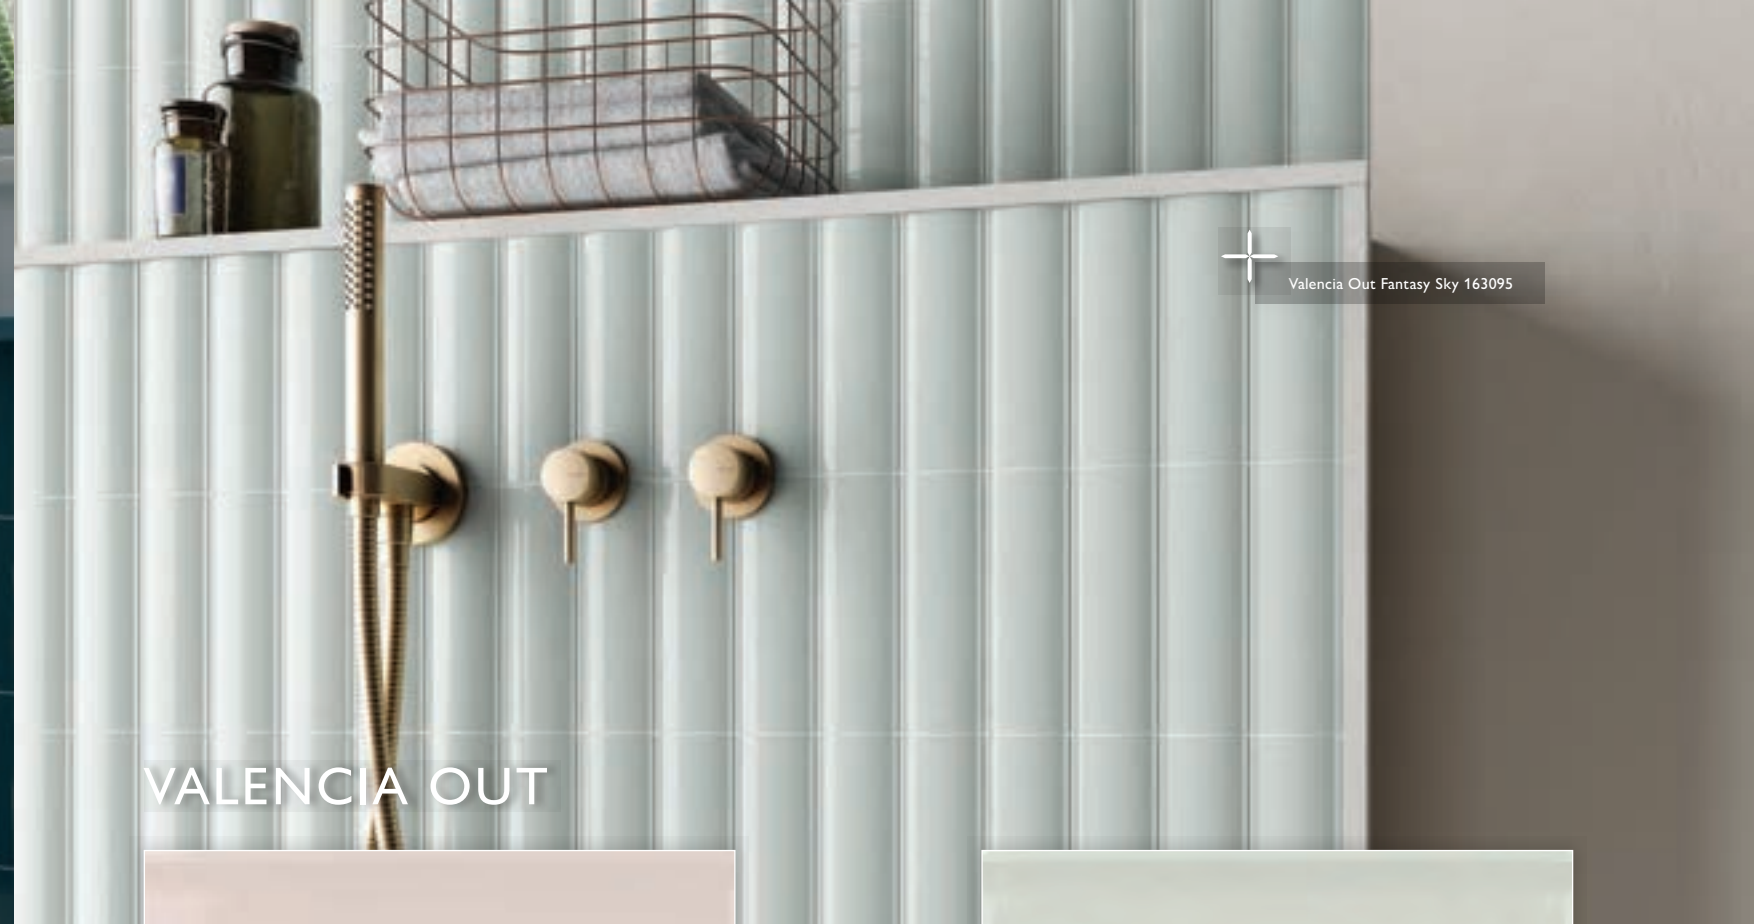

Valencia Out Fantasy Sky 163095

VALENCIA OUT

Colour	Code	Price per m²
FAIR PINK	163094	£75.00

Colour	Code	Price per m²
FANTASY SKY	163095	£75.00

Colour	Code	Price per m²
GESSO WHITE	163096	£75.00

Colour	Code	Price per m²
LUNAR GREY	163097	£75.00

Colour	Code	Price per m²
NEWPORT GREEN	163099	£75.00

Colour	Code	Price per m²
NAVAL	163098	£75.00

Size (mm)	Suitable For	Finish	Material	Tile Thickness	Quantity per m²	Slip Rating	Rectified
200 x 65	Wall	Gloss	Ceramic	8mm	76.92	-	-