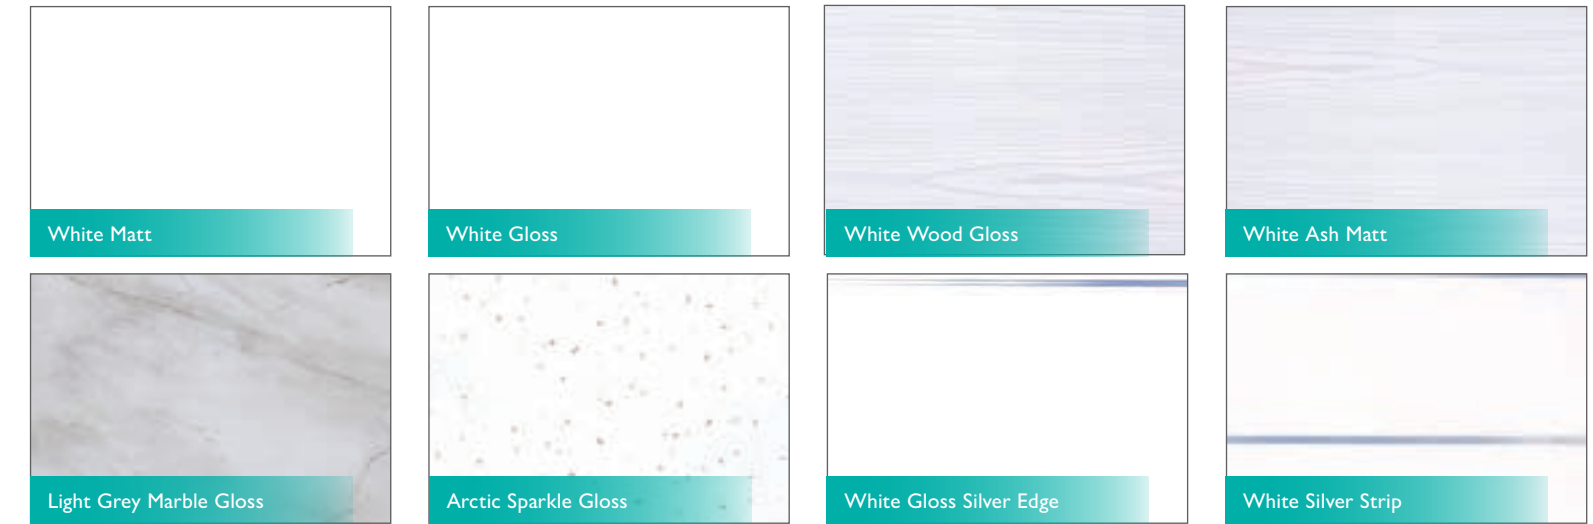

## ATLANTIS PVC 5MM CEILING PANELS

Tongue & Groove Panel - H 2.7m x W 250mm x D 5mm

Finish	Code	Price per Pack of 4
Light Grey Marble	111702	£61.00
White Ash Matt	111703	£61.00
White Gloss	111704	£61.00
Arctic Sparkle	111701	£64.00
Matt White	111705	£64.00
White Wood Gloss	111706	£64.00
White Gloss Silver Edge	139816	£64.00