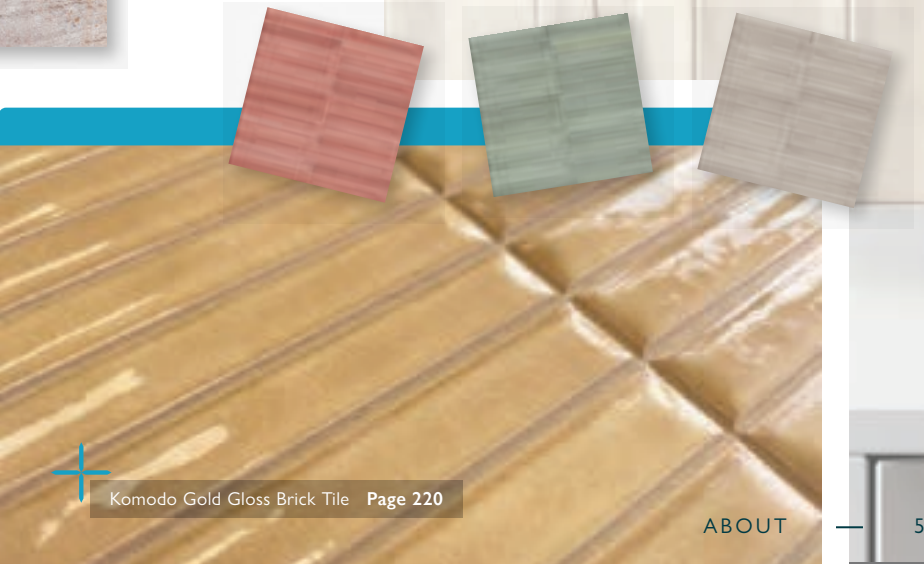

+ Komodo Gold Gloss Brick Tile Page 220