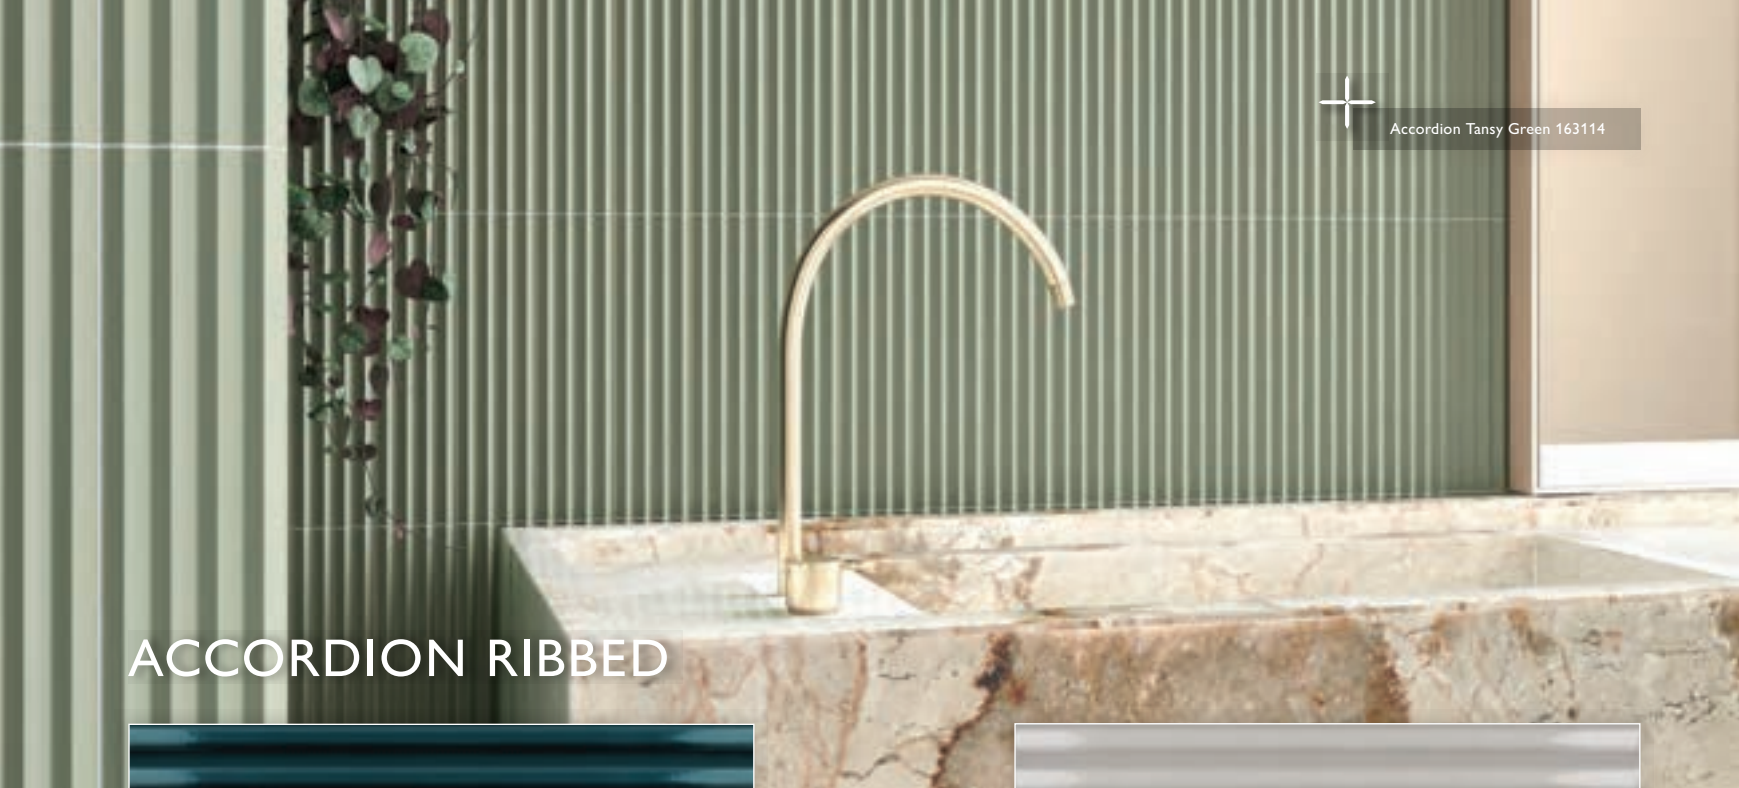

## ACCORDION RIBBED

Colour	Code	Price per m <sup>2</sup>
GLACIER	163110	£79.00

Colour	Code	Price per m <sup>2</sup>
ALOE	163108	£79.00

Colour	Code	Price per m <sup>2</sup>
LAUREN GREEN	163112	£79.00

Colour	Code	Price per m <sup>2</sup>
WHITE	163115	£79.00